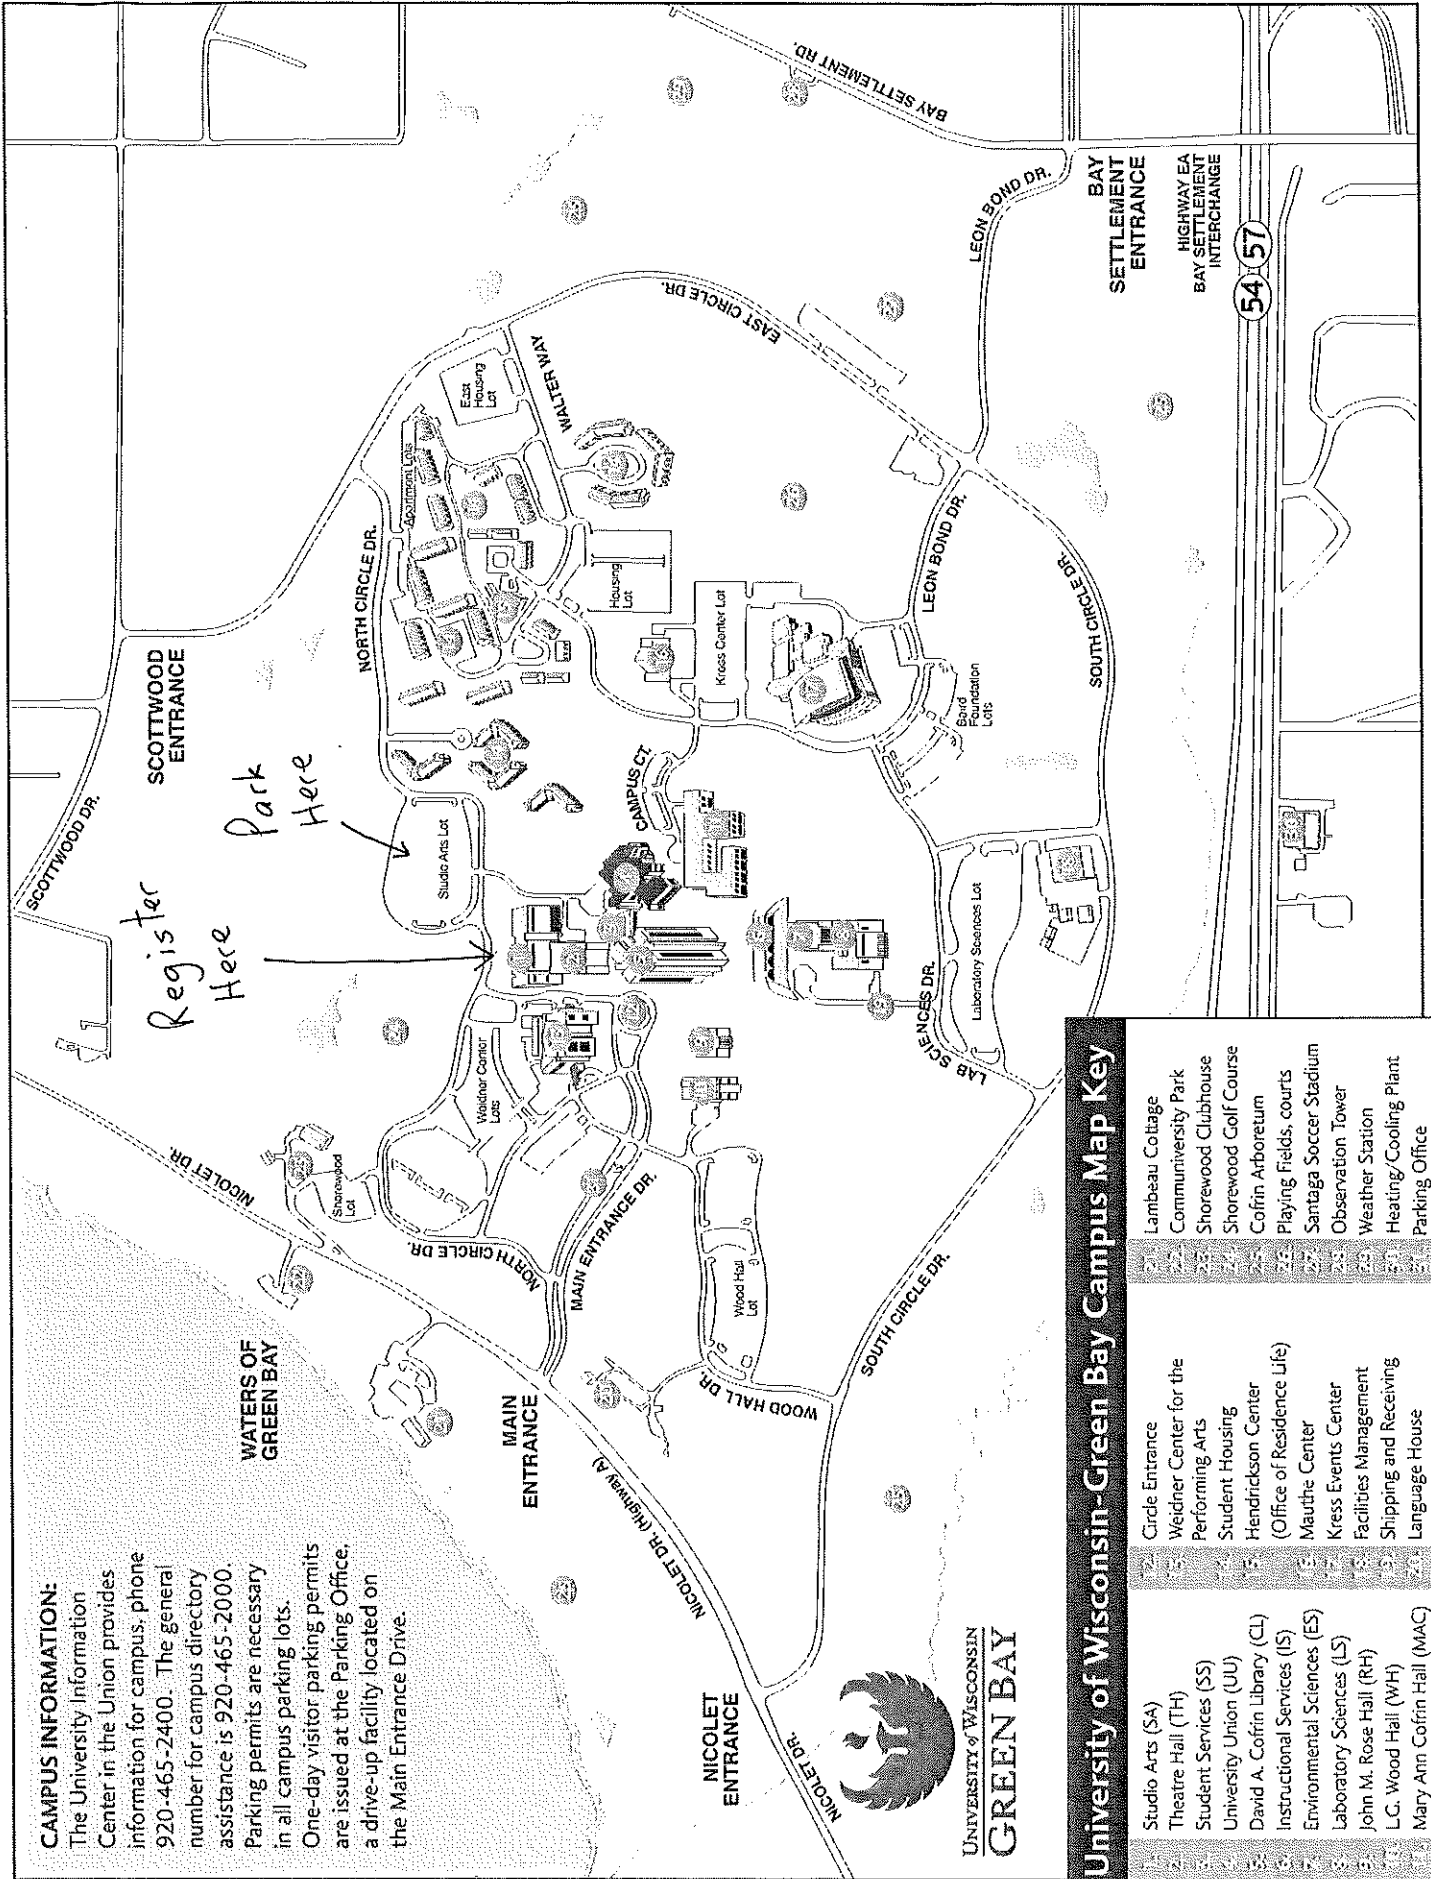

CAMPUS INFORMATION:

The University Information Center in the Union provides information for campus, phone 920-465-2400. The general number for campus directory assistance is 920-465-2000. Parking permits are necessary in all campus parking lots. One-day visitor parking permits are issued at the Parking Office, a drive-up facility located on the Main Entrance Drive.

WATERS OF GREEN BAY

Register Here
Park Here

UNIVERSITY OF WISCONSIN
GREEN BAY

University of Wisconsin-Green Bay Campus Map Key

24	Studio Arts (SA)	24	Circle Entrance	24	Lambeau Cottage
25	Theatre Hall (TH)	25	Weidner Center for the Performing Arts	25	Community Park
26	Student Services (SS)	26	Student Housing	26	Shorewood Clubhouse
27	University Union (UU)	27	Hendrickson Center (Office of Residence Life)	27	Shorewood Golf Course
28	David A. Cofin Library (CL)	28	Mauths Center	28	Cofin Arboretum
29	Instructional Services (IS)	29	Kress Events Center	29	Playing Fields, courts
30	Environmental Sciences (ES)	30	Facilities Management	30	Santaga Soccer Stadium
31	Laboratory Sciences (LS)	31	Shipping and Receiving	31	Observation Tower
32	John M. Rose Hall (RH)	32	Language House	32	Weather Station
33	L.C. Wood Hall (WH)	33		33	Heating/Cooling Plant
34	Mary Ann Cofin Hall (MAC)	34		34	Parking Office