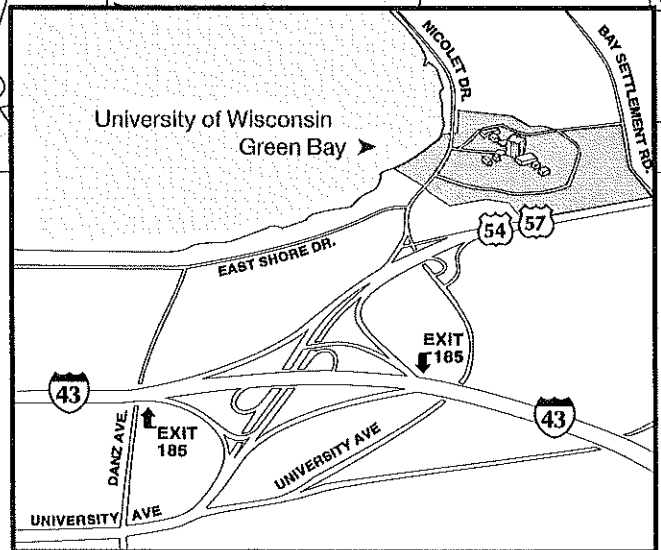

lane and follow 54-57 a short distance to the first exit (University Ave./Nicolet Drive). Follow Nicolet Drive to campus.

THE CITY ROUTES

Follow University Ave. (54-57) to the University Ave./Nicolet Drive exit, then Nicolet Drive to campus. Or take Monroe-Quincy or Webster Avenue north from downtown Green Bay to East Shore Drive. Continue east along the bay to the campus.