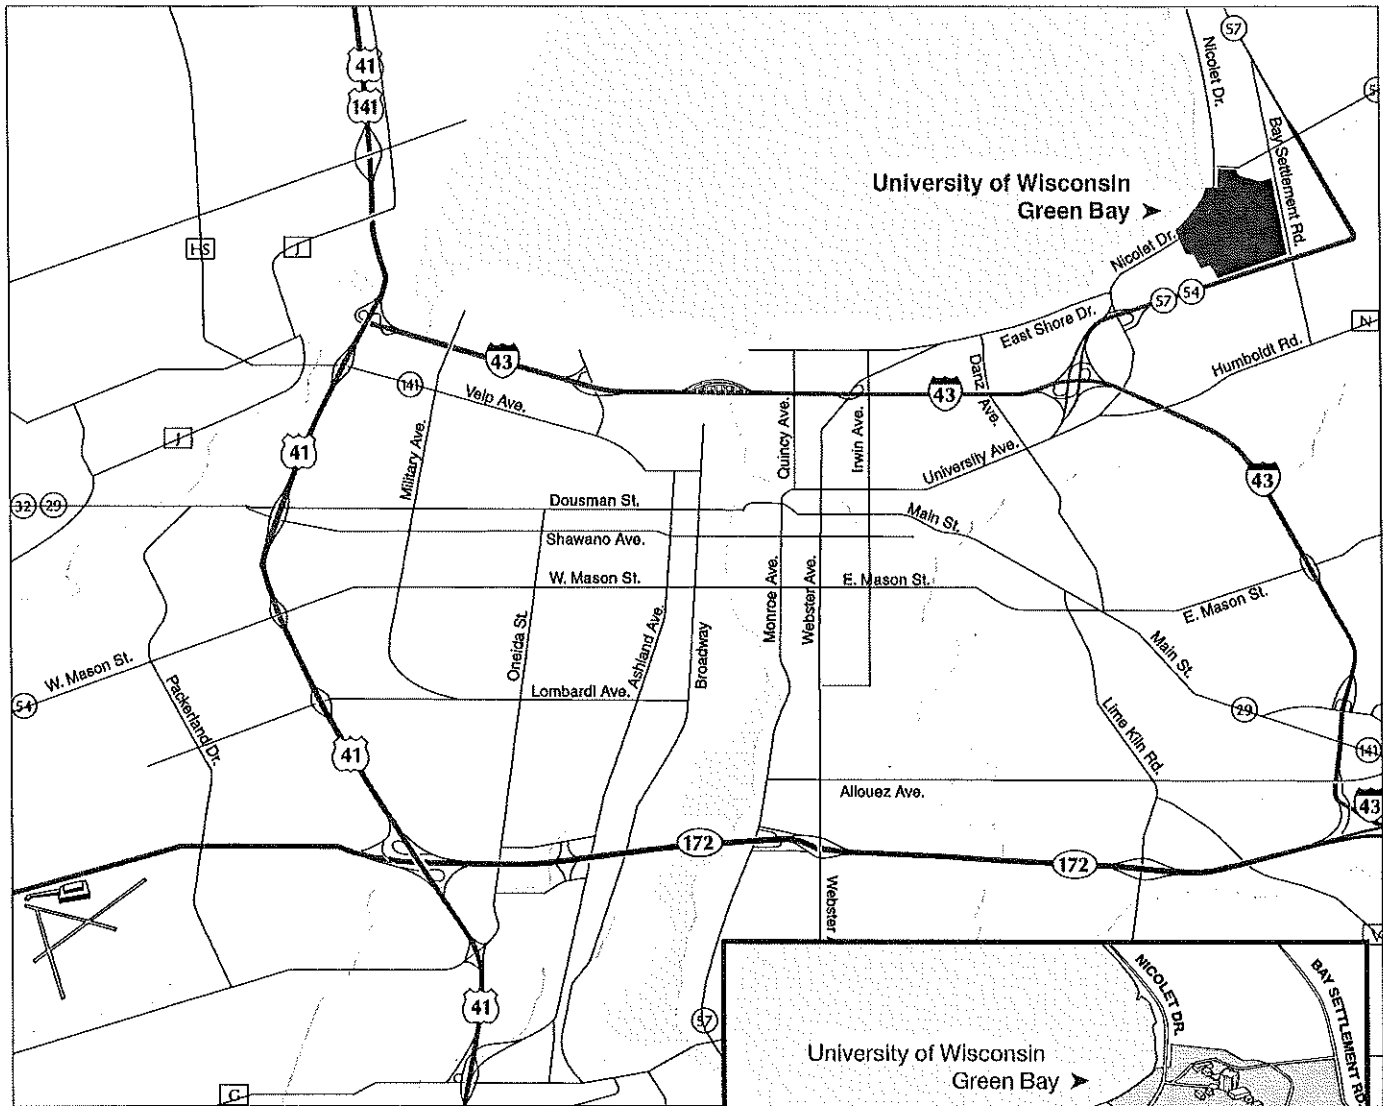

## FROM AUSTIN STRAUBEL FIELD

Follow Airport Drive (172) east and then I-43 north to Exit 185 (Highway 54-57). Choose the Sturgeon Bay/Algoma exit lane and look immediately for the University Ave./Nicolet Drive exit. Follow Nicolet Drive to campus.

## FROM 41 SOUTH OR 41-141 NORTH

Take I-43 south to Exit 185, or take 172 east and then I-43 north to Exit 185. Choose the Sturgeon Bay/Algoma exit lane and follow 54-57 a short distance to the first exit (University Ave./Nicolet Drive). Follow Nicolet Drive to campus.

## FROM I-43 SOUTH

Take Exit 185. Choose the Sturgeon Bay/Algoma exit lane to 54-57, and look immediately for the University Ave./Nicolet Drive exit. Follow Nicolet Drive to campus.

## THE CITY ROUTES

Follow University Ave. (54-57) to the University Ave./Nicolet Drive exit, then Nicolet Drive to campus. Or take Monroe-Quincy or Webster Avenue north from downtown Green Bay to East Shore Drive. Continue east along the bay to the campus.