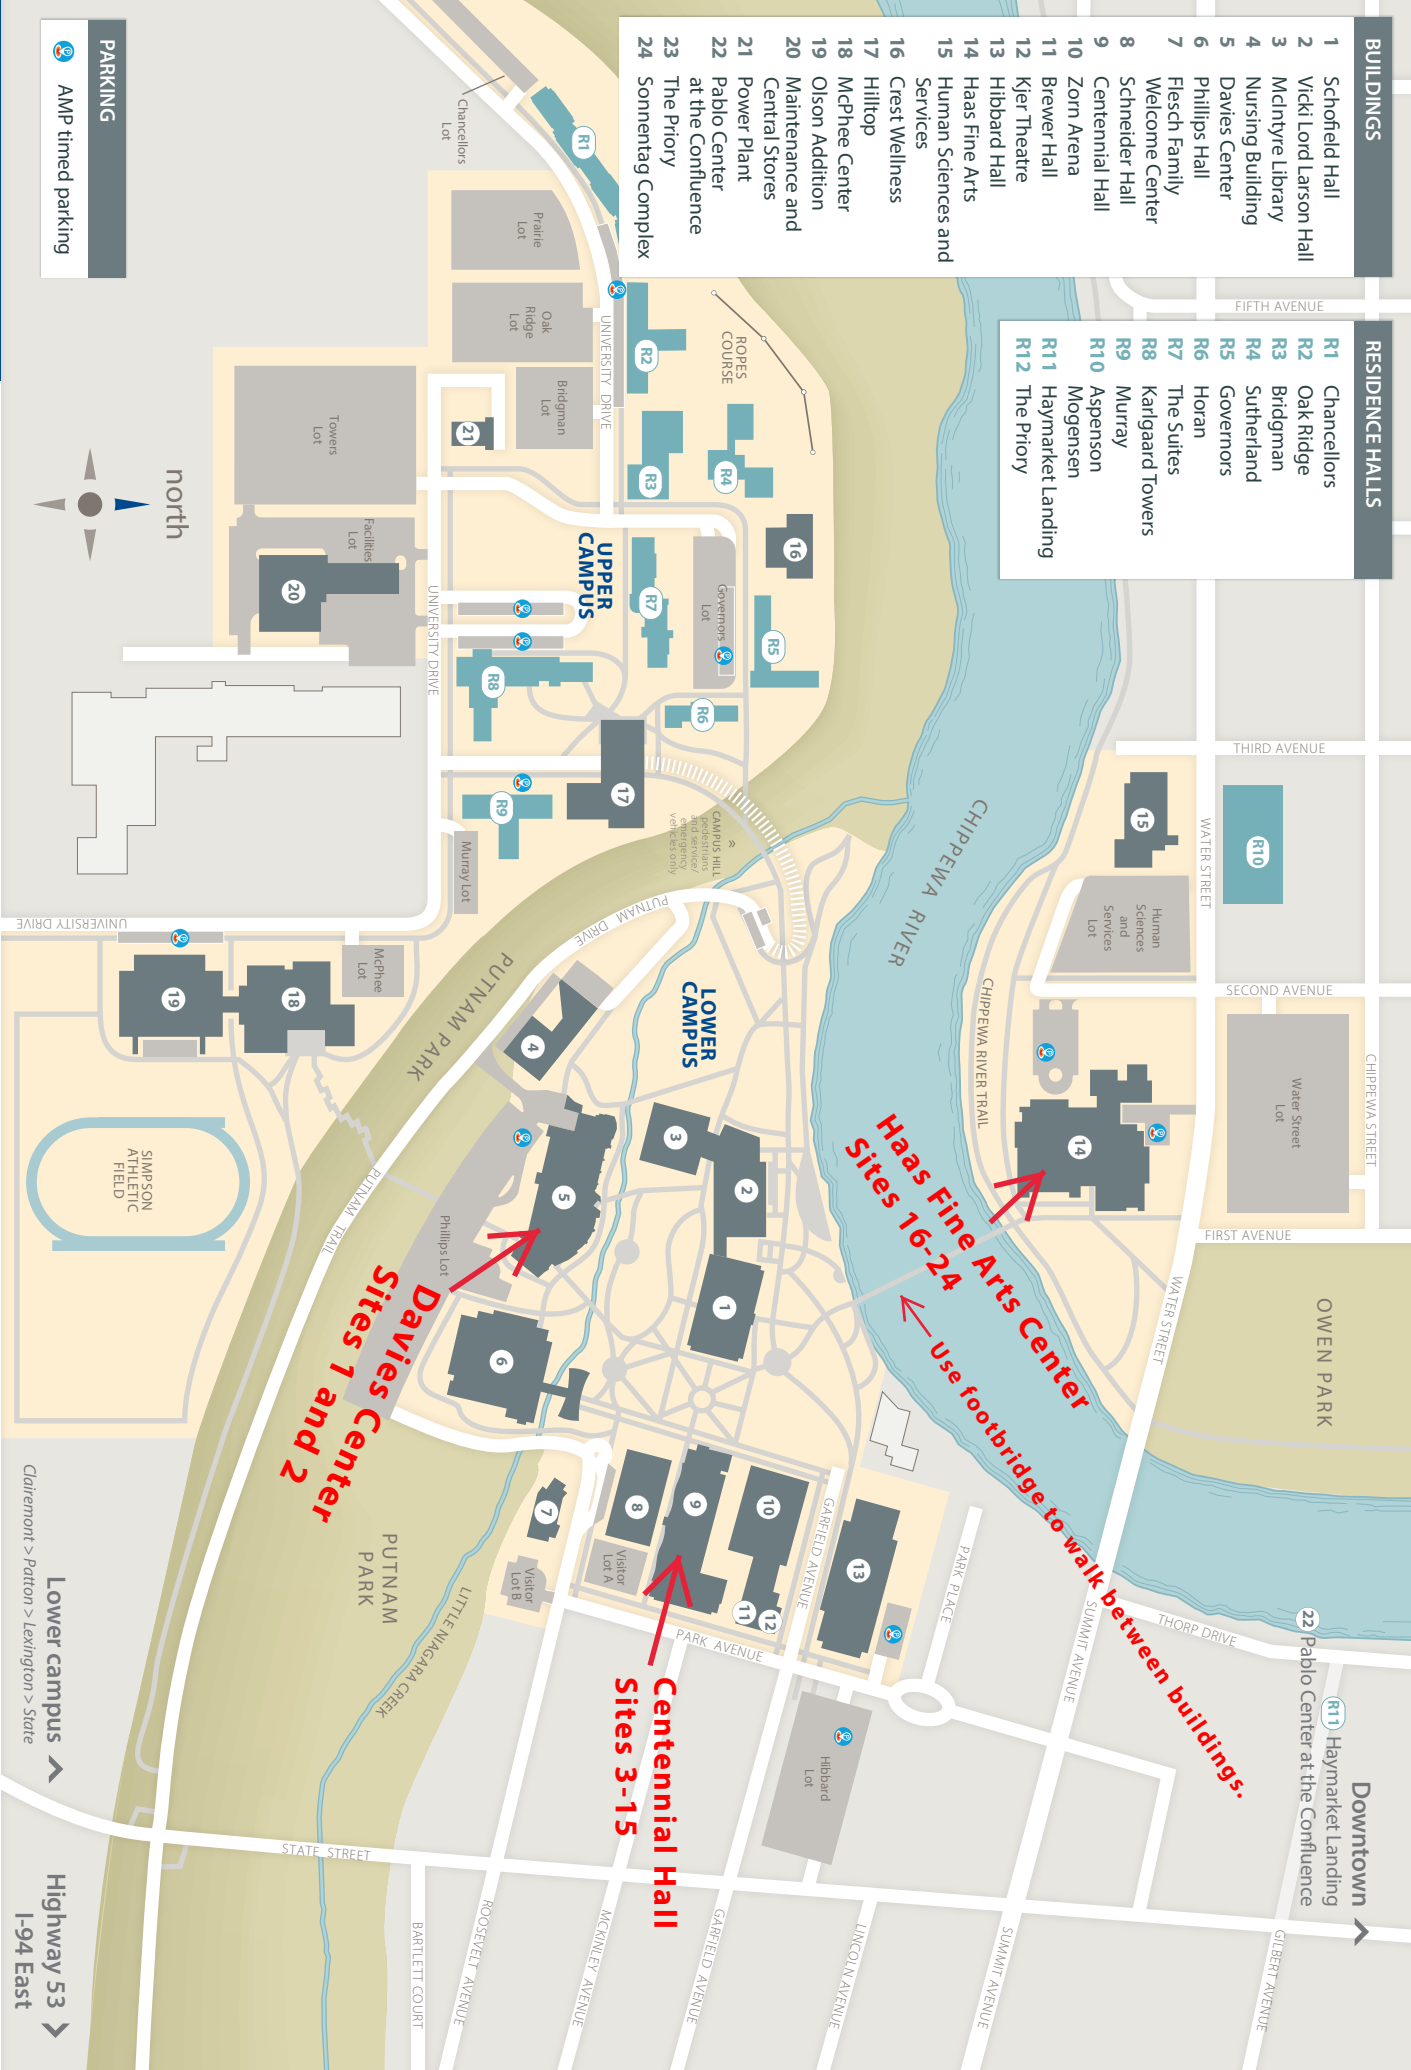

BUILDINGS

- 1 Schofield Hall
- 2 Vicki Lord Larson Hall
- 3 McIntyre Library
- 4 Nursing Building
- 5 Davies Center
- 6 Phillips Hall
- 7 Flesch Family Welcome Center
- 8 Schneider Hall
- 9 Centennial Hall
- 10 Zorn Arena
- 11 Brewer Hall
- 12 Kjer Theatre
- 13 Hibbard Hall
- 14 Haas Fine Arts
- 15 Human Sciences and Services
- 16 Crest Wellness
- 17 Hilltop
- 18 McPhee Center
- 19 Olson Addition
- 20 Maintenance and Central Stores
- 21 Power Plant
- 22 Pablo Center at the Confluence
- 23 The Priority
- 24 Sonnetag Complex

RESIDENCE HALLS

- R1 Chancellors
- R2 Oak Ridge
- R3 Bridgman
- R4 Sutherland
- R5 Governors
- R6 Horan
- R7 The Suites
- R8 Karlgaard Towers
- R9 Murray
- R10 Aspensen
- R11 Mogenssen
- R12 The Priority

PARKING

- AMP timed parking

**Davies Center
Sites 1 and 2**

**Centennial Hall
Sites 3-15**

**Haas Fine Arts Center
Sites 16-24**

Use footbridge to walk between buildings.