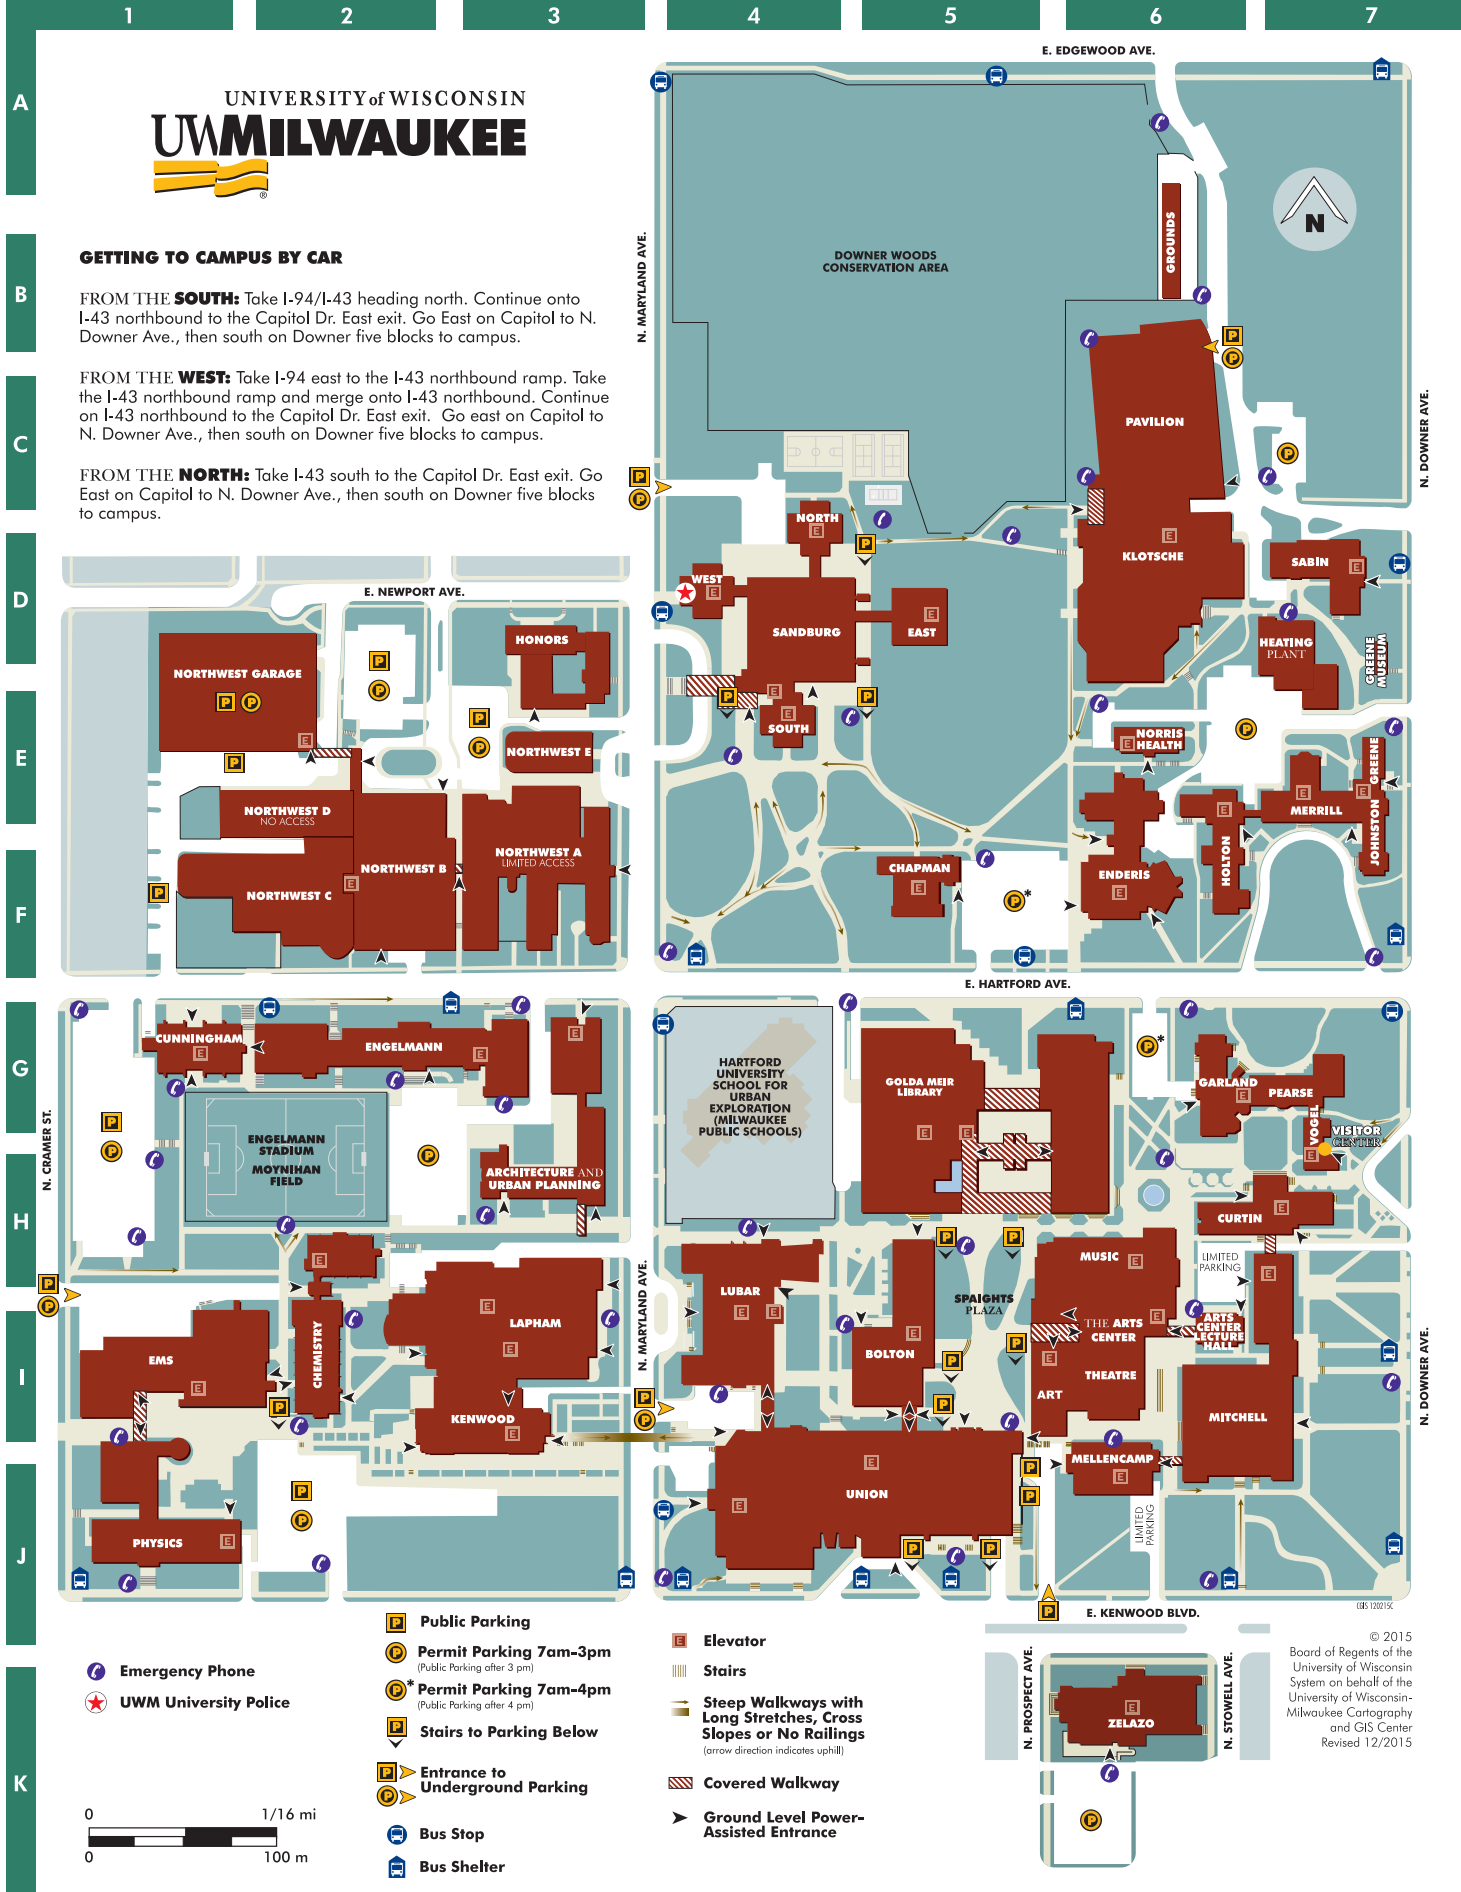

GETTING TO CAMPUS BY CAR

FROM THE SOUTH: Take I-94/I-43 heading north. Continue onto I-43 northbound to the Capitol Dr. East exit. Go East on Capitol to N. Downer Ave., then south on Downer five blocks to campus.

FROM THE WEST: Take I-94 east to the I-43 northbound ramp. Take the I-43 northbound ramp and merge onto I-43 northbound. Continue on I-43 northbound to the Capitol Dr. East exit. Go east on Capitol to N. Downer Ave., then south on Downer five blocks to campus.

FROM THE NORTH: Take I-43 south to the Capitol Dr. East exit. Go East on Capitol to N. Downer Ave., then south on Downer five blocks to campus.

- Public Parking
- Permit Parking 7am-3pm (Public Parking after 3 pm)
- Permit Parking 7am-4pm (Public Parking after 4 pm)
- Stairs to Parking Below
- Entrance to Underground Parking
- Bus Stop
- Bus Shelter

- Elevator
- Stairs
- Steep Walkways with Long Stretches, Cross Slopes or No Railings (arrow direction indicates uphill)
- Covered Walkway
- Ground Level Power-Assisted Entrance

© 2015 Board of Regents of the University of Wisconsin System on behalf of the University of Wisconsin-Milwaukee Cartography and GIS Center Revised 12/2015