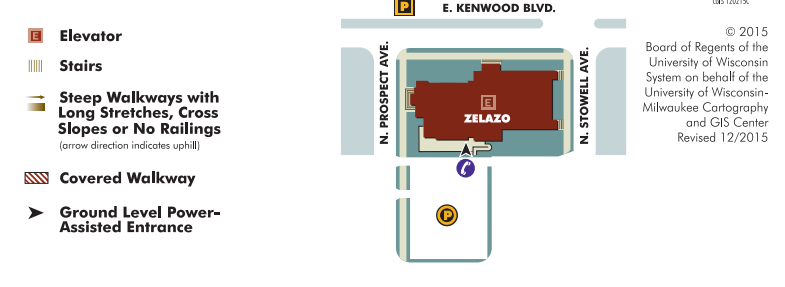

GETTING TO CAMPUS BY CAR

FROM THE SOUTH: Take I-94/I-43 heading north. Continue onto I-43 northbound to the Capitol Dr. East exit. Go East on Capitol to N. Downer Ave., then south on Downer five blocks to campus.

FROM THE WEST: Take I-94 east to the I-43 northbound ramp. Take the I-43 northbound ramp and merge onto I-43 northbound. Continue on I-43 northbound to the Capitol Dr. East exit. Go east on Capitol to N. Downer Ave., then south on Downer five blocks to campus.

FROM THE NORTH: Take I-43 south to the Capitol Dr. East exit. Go East on Capitol to N. Downer Ave., then south on Downer five blocks to campus.

- Public Parking
- Permit Parking 7am-3pm (Public Parking after 3 pm)
- Permit Parking 7am-4pm (Public Parking after 4 pm)
- Stairs to Parking Below
- Entrance to Underground Parking
- Bus Stop
- Bus Shelter

- Elevator
- Stairs
- Steep Walkways with Long Stretches, Cross Slopes or No Railings (arrow direction indicates uphill)
- Covered Walkway
- Ground Level Power-Assisted Entrance

© 2015 Board of Regents of the University of Wisconsin System on behalf of the University of Wisconsin-Milwaukee Cartography and GIS Center Revised 12/2015