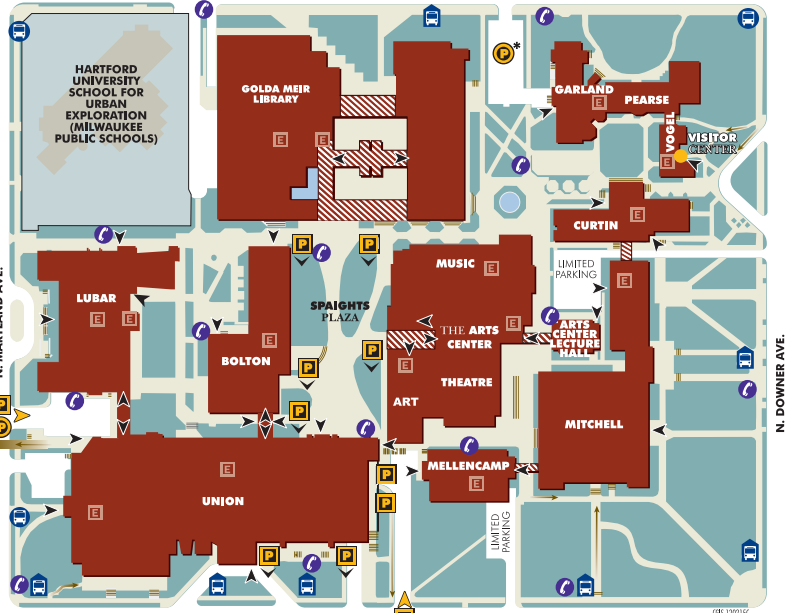

GETTING TO CAMPUS BY CAR

FROM THE SOUTH: Take I-94/I-43 heading north. Continue onto I-43 northbound to the Capitol Dr. East exit. Go East on Capitol to N. Downer Ave., then south on Downer five blocks to campus.

FROM THE WEST: Take I-94 east to the I-43 northbound ramp. Take the I-43 northbound ramp and merge onto I-43 northbound. Continue on I-43 northbound to the Capitol Dr. East exit. Go east on Capitol to N. Downer Ave., then south on Downer five blocks to campus.

FROM THE NORTH: Take I-43 south to the Capitol Dr. East exit. Go East on Capitol to N. Downer Ave., then south on Downer five blocks to campus.

- Public Parking
- Permit Parking 7am-3pm (Public Parking after 3 pm)
- Permit Parking 7am-4pm (Public Parking after 4 pm)
- Stairs to Parking Below
- Entrance to Underground Parking
- Bus Stop
- Bus Shelter

- Elevator
- Stairs
- Steep Walkways with Long Stretches, Cross Slopes or No Railings (arrow direction indicates uphill)
- Covered Walkway
- Ground Level Power-Assisted Entrance

© 2015 Board of Regents of the University of Wisconsin System on behalf of the University of Wisconsin-Milwaukee Cartography and GIS Center Revised 12/2015