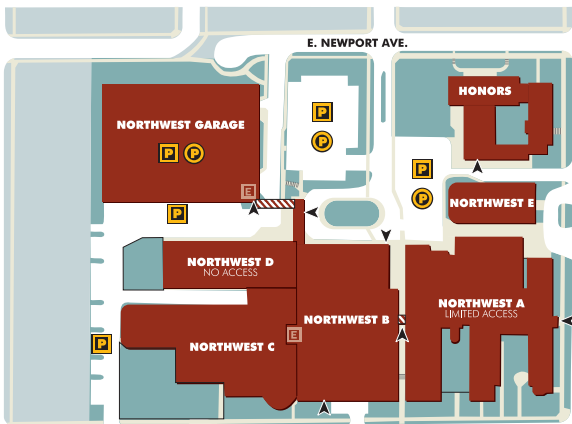

GETTING TO CAMPUS BY CAR

FROM THE SOUTH: Take I-94/I-43 heading north. Continue onto I-43 northbound to the Capitol Dr. East exit. Go East on Capitol to N. Downer Ave., then south on Downer five blocks to campus.

FROM THE WEST: Take I-94 east to the I-43 northbound ramp. Take the I-43 northbound ramp and merge onto I-43 northbound. Continue on I-43 northbound to the Capitol Dr. East exit. Go east on Capitol to N. Downer Ave., then south on Downer five blocks to campus.

FROM THE NORTH: Take I-43 south to the Capitol Dr. East exit. Go East on Capitol to N. Downer Ave., then south on Downer five blocks to campus.

- Public Parking
- Permit Parking 7am-3pm (Public Parking after 3 pm)
- Permit Parking 7am-4pm (Public Parking after 4 pm)
- Stairs to Parking Below
- Entrance to Underground Parking
- Bus Stop
- Bus Shelter

- Elevator
- Stairs
- Steep Walkways with Long Stretches, Cross Slopes or No Railings (arrow direction indicates uphill)
- Covered Walkway
- Ground Level Power-Assisted Entrance

© 2015 Board of Regents of the University of Wisconsin System on behalf of the University of Wisconsin-Milwaukee Cartography and GIS Center Revised 12/2015