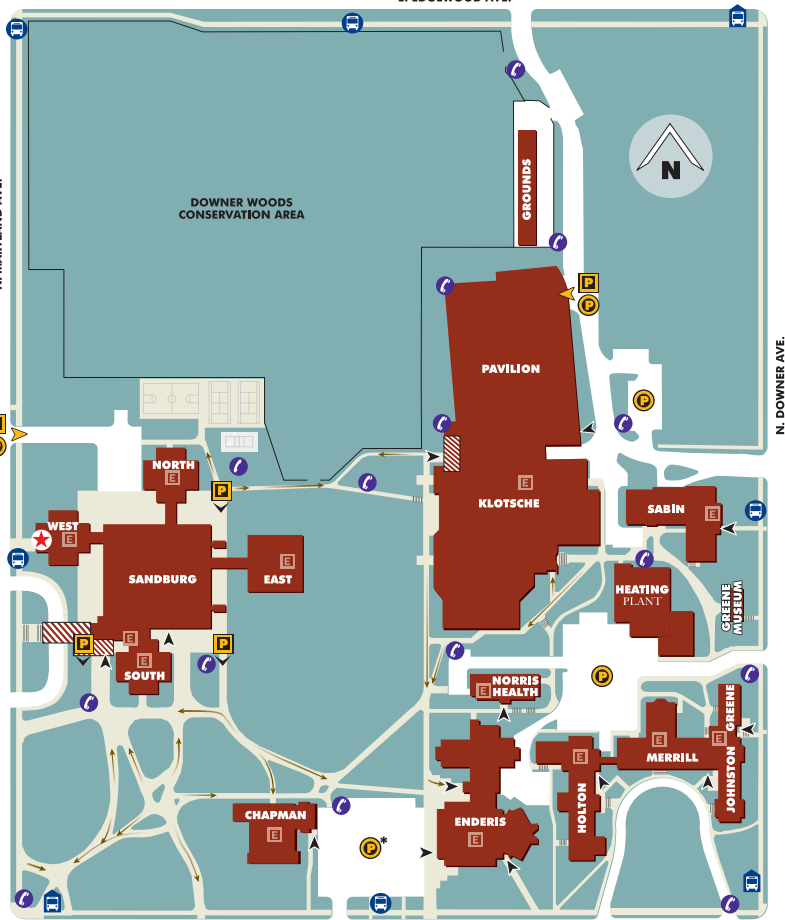

GETTING TO CAMPUS BY CAR

FROM THE SOUTH: Take I-94/I-43 heading north. Continue onto I-43 northbound to the Capitol Dr. East exit. Go East on Capitol to N. Downer Ave., then south on Downer five blocks to campus.

FROM THE WEST: Take I-94 east to the I-43 northbound ramp. Take the I-43 northbound ramp and merge onto I-43 northbound. Continue on I-43 northbound to the Capitol Dr. East exit. Go east on Capitol to N. Downer Ave., then south on Downer five blocks to campus.

FROM THE NORTH: Take I-43 south to the Capitol Dr. East exit. Go East on Capitol to N. Downer Ave., then south on Downer five blocks to campus.

- Public Parking
- Permit Parking 7am-3pm (Public Parking after 3 pm)
- Permit Parking 7am-4pm (Public Parking after 4 pm)
- Stairs to Parking Below
- Entrance to Underground Parking
- Bus Stop
- Bus Shelter

- Elevator
- Stairs
- Steep Walkways with Long Stretches, Cross Slopes or No Railings (arrow direction indicates uphill)
- Covered Walkway
- Ground Level Power-Assisted Entrance

© 2015 Board of Regents of the University of Wisconsin System on behalf of the University of Wisconsin-Milwaukee Cartography and GIS Center Revised 12/2015