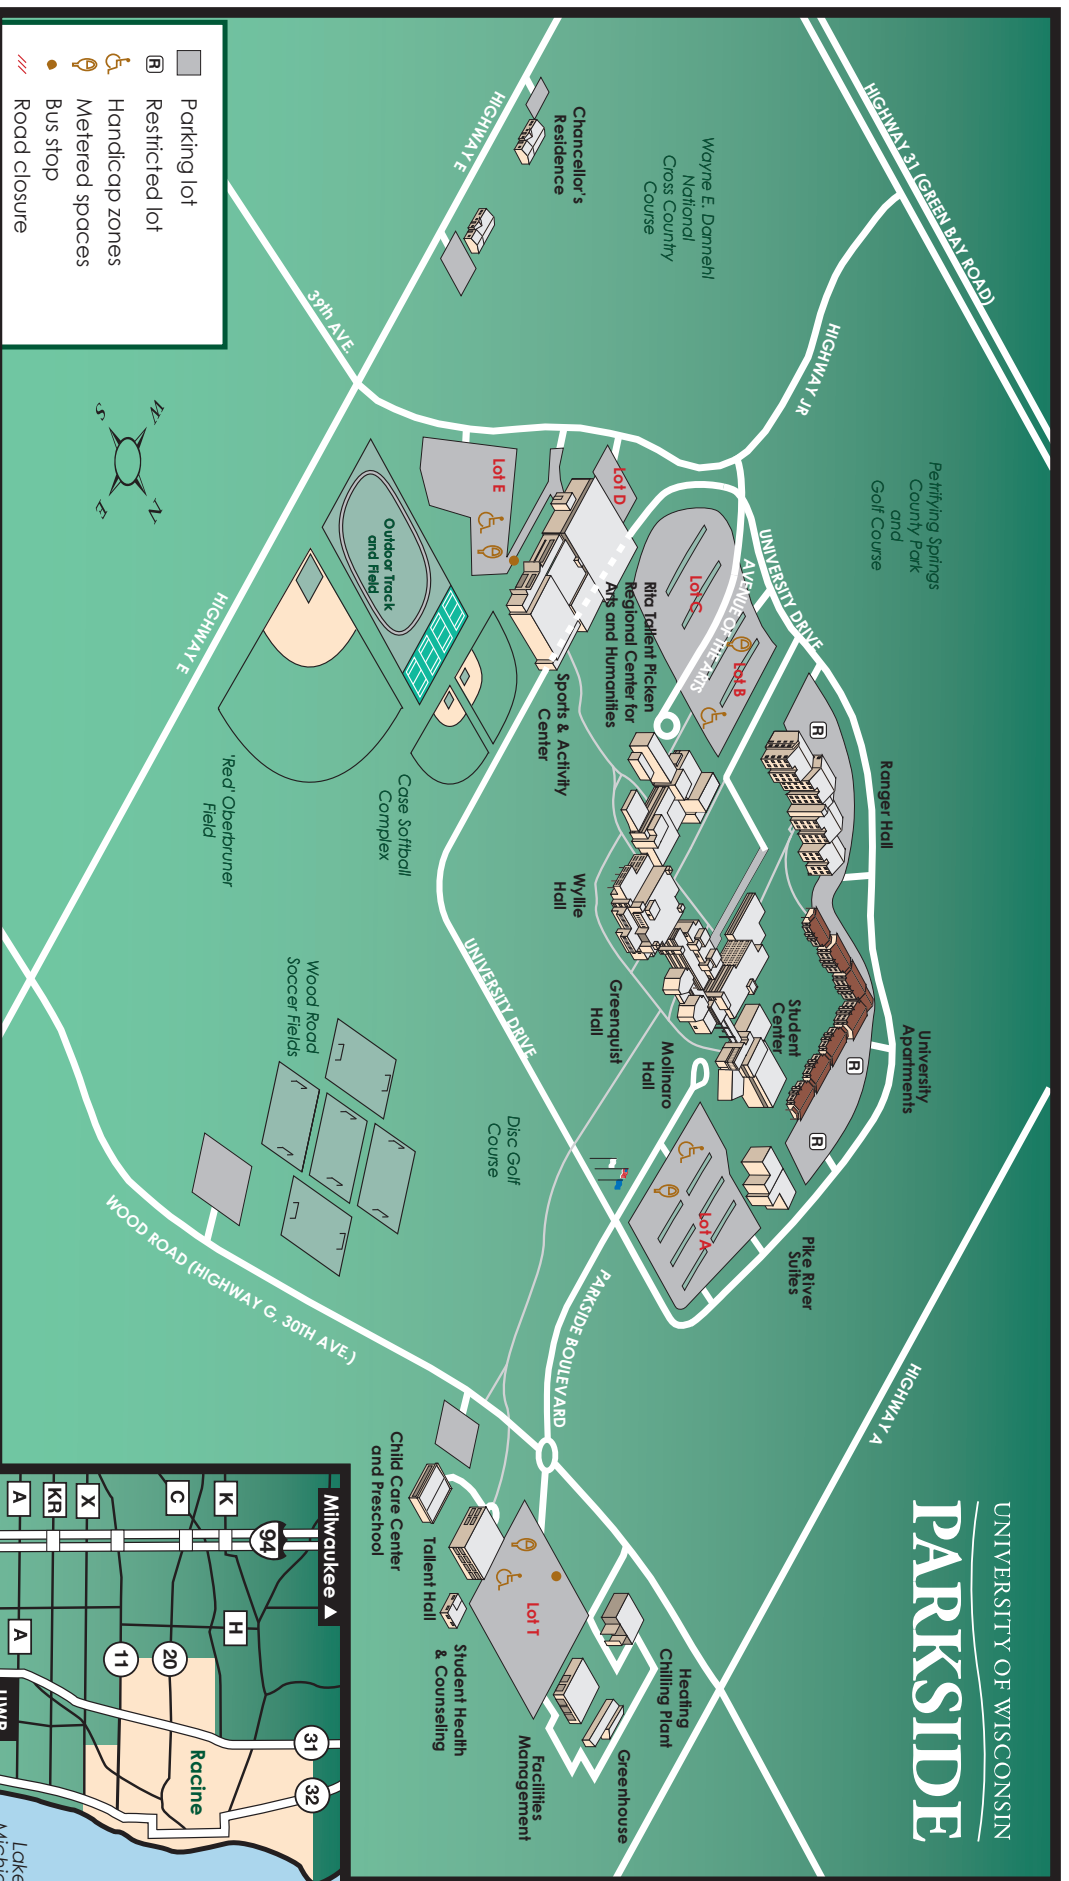

UNIVERSITY OF WISCONSIN
PARKSIDE

GETTING TO CAMPUS:

From Milwaukee:

Interstate 94 south to Highway E in Kenosha County. East 4 miles.

From Chicago:

Interstate 94 north to Highway E in Kenosha County. East 4 miles.

From Kenosha:

Access from 30th Avenue (Wood Road), 22nd Avenue, Sheridan Road (Highway 32) and Highway 31.

From Racine:

Access from Highway 31, Highway 32, and Mecchem Road (Highway Y).

The University of Wisconsin-Parkside is located in the town of Somers, Kenosha County, minutes from downtown Kenosha and downtown Racine.

By Local Bus:

Kenosha Transit serves the campus. For schedules and route information, call 262-653-4287.