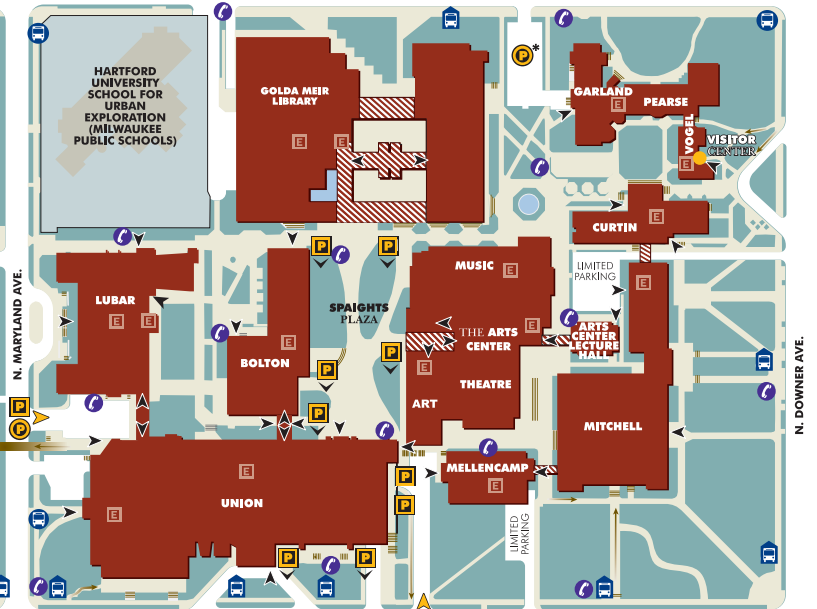

GETTING TO CAMPUS BY CAR

FROM THE SOUTH: Take I-94/I-43 heading north. Continue onto I-43 northbound to the Capitol Dr. East exit. Go East on Capitol to N. Downer Ave., then south on Downer five blocks to campus.

FROM THE WEST: Take I-94 east to the I-43 northbound ramp. Take the I-43 northbound ramp and merge onto I-43 northbound. Continue on I-43 northbound to the Capitol Dr. East exit. Go east on Capitol to N. Downer Ave., then south on Downer five blocks to campus.

FROM THE NORTH: Take I-43 south to the Capitol Dr. East exit. Go East on Capitol to N. Downer Ave., then south on Downer five blocks to campus.

- Emergency Phone
- UWM University Police
- Public Parking
- Permit Parking 7am-3pm (Public Parking after 3 pm)
- Permit Parking 7am-4pm (Public Parking after 4 pm)
- Stairs to Parking Below
- Entrance to Underground Parking
- Bus Stop
- Bus Shelter

- Elevator
- Stairs
- Steep Walkways with Long Stretches, Cross Slopes or No Railings (arrow direction indicates uphill)
- Covered Walkway
- Ground Level Power-Assisted Entrance

© 2015 Board of Regents of the University of Wisconsin System on behalf of the University of Wisconsin-Milwaukee Cartography and GIS Center Revised 12/2015