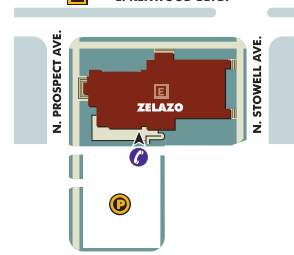

GETTING TO CAMPUS BY CAR

FROM THE SOUTH: Take I-94/I-43 heading north. Continue onto I-43 northbound to the Capitol Dr. East exit. Go East on Capitol to N. Downer Ave., then south on Downer five blocks to campus.

FROM THE WEST: Take I-94 east to the I-43 northbound ramp. Take the I-43 northbound ramp and merge onto I-43 northbound. Continue on I-43 northbound to the Capitol Dr. East exit. Go east on Capitol to N. Downer Ave., then south on Downer five blocks to campus.

FROM THE NORTH: Take I-43 south to the Capitol Dr. East exit. Go East on Capitol to N. Downer Ave., then south on Downer five blocks to campus.

- Emergency Phone
- UWM University Police
- Public Parking
- Permit Parking 7am-3pm (Public Parking after 3 pm)
- Permit Parking 7am-4pm (Public Parking after 4 pm)
- Stairs to Parking Below
- Entrance to Underground Parking
- Bus Stop
- Bus Shelter