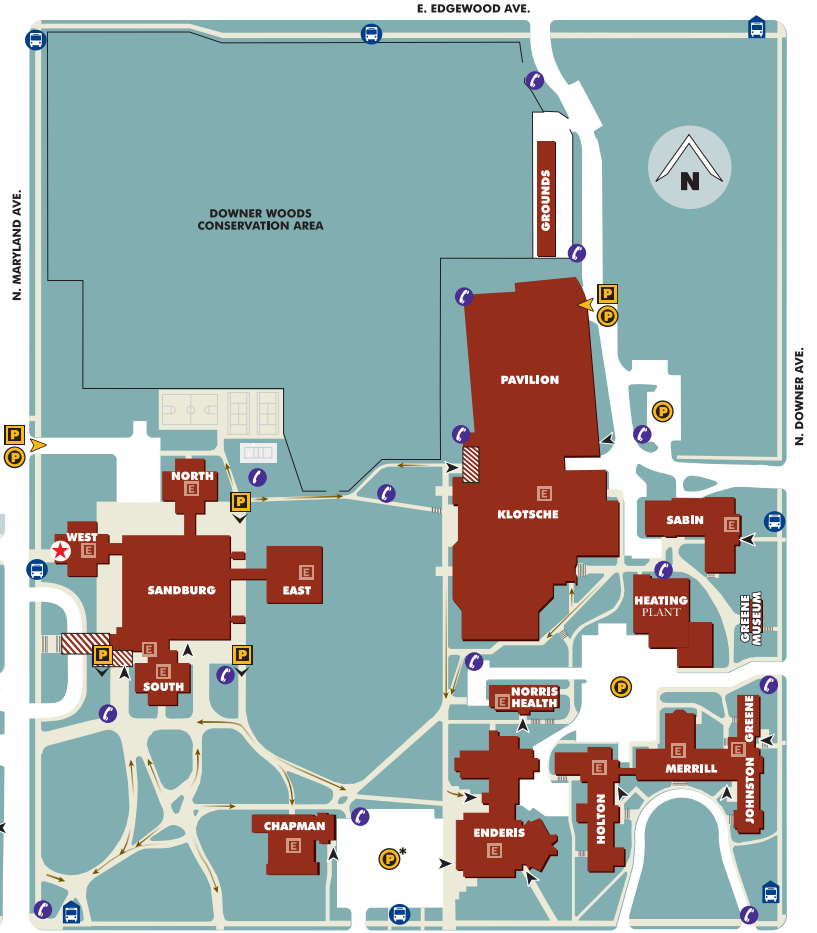

GETTING TO CAMPUS BY CAR

FROM THE SOUTH: Take I-94/I-43 heading north. Continue onto I-43 northbound to the Capitol Dr. East exit. Go East on Capitol to N. Downer Ave., then south on Downer five blocks to campus.

FROM THE WEST: Take I-94 east to the I-43 northbound ramp. Take the I-43 northbound ramp and merge onto I-43 northbound. Continue on I-43 northbound to the Capitol Dr. East exit. Go east on Capitol to N. Downer Ave., then south on Downer five blocks to campus.

FROM THE NORTH: Take I-43 south to the Capitol Dr. East exit. Go East on Capitol to N. Downer Ave., then south on Downer five blocks to campus.

- Emergency Phone
- UWM University Police
- Public Parking
- Permit Parking 7am-3pm (Public Parking after 3 pm)
- Permit Parking 7am-4pm (Public Parking after 4 pm)
- Stairs to Parking Below
- Entrance to Underground Parking
- Bus Stop
- Bus Shelter

- Elevator
- Stairs
- Steep Walkways with Long Stretches, Cross Slopes or No Railings (arrow direction indicates uphill)
- Covered Walkway
- Ground Level Power-Assisted Entrance

© 2015 Board of Regents of the University of Wisconsin System on behalf of the University of Wisconsin-Milwaukee Cartography and GIS Center Revised 12/2015