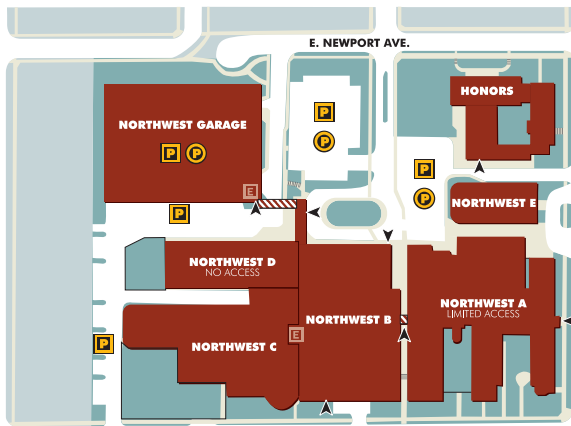

GETTING TO CAMPUS BY CAR

FROM THE SOUTH: Take I-94/I-43 heading north. Continue onto I-43 northbound to the Capitol Dr. East exit. Go East on Capitol to N. Downer Ave., then south on Downer five blocks to campus.

FROM THE WEST: Take I-94 east to the I-43 northbound ramp. Take the I-43 northbound ramp and merge onto I-43 northbound. Continue on I-43 northbound to the Capitol Dr. East exit. Go east on Capitol to N. Downer Ave., then south on Downer five blocks to campus.

FROM THE NORTH: Take I-43 south to the Capitol Dr. East exit. Go East on Capitol to N. Downer Ave., then south on Downer five blocks to campus.

- Emergency Phone
- UWM University Police
- Public Parking
- Permit Parking 7am-3pm (Public Parking after 3 pm)
- Permit Parking 7am-4pm (Public Parking after 4 pm)
- Stairs to Parking Below
- Entrance to Underground Parking
- Bus Stop
- Bus Shelter

- Elevator
- Stairs
- Steep Walkways with Long Stretches, Cross Slopes or No Railings (arrow direction indicates uphill)
- Covered Walkway
- Ground Level Power-Assisted Entrance

© 2015 Board of Regents of the University of Wisconsin System on behalf of the University of Wisconsin-Milwaukee Cartography and GIS Center Revised 12/2015