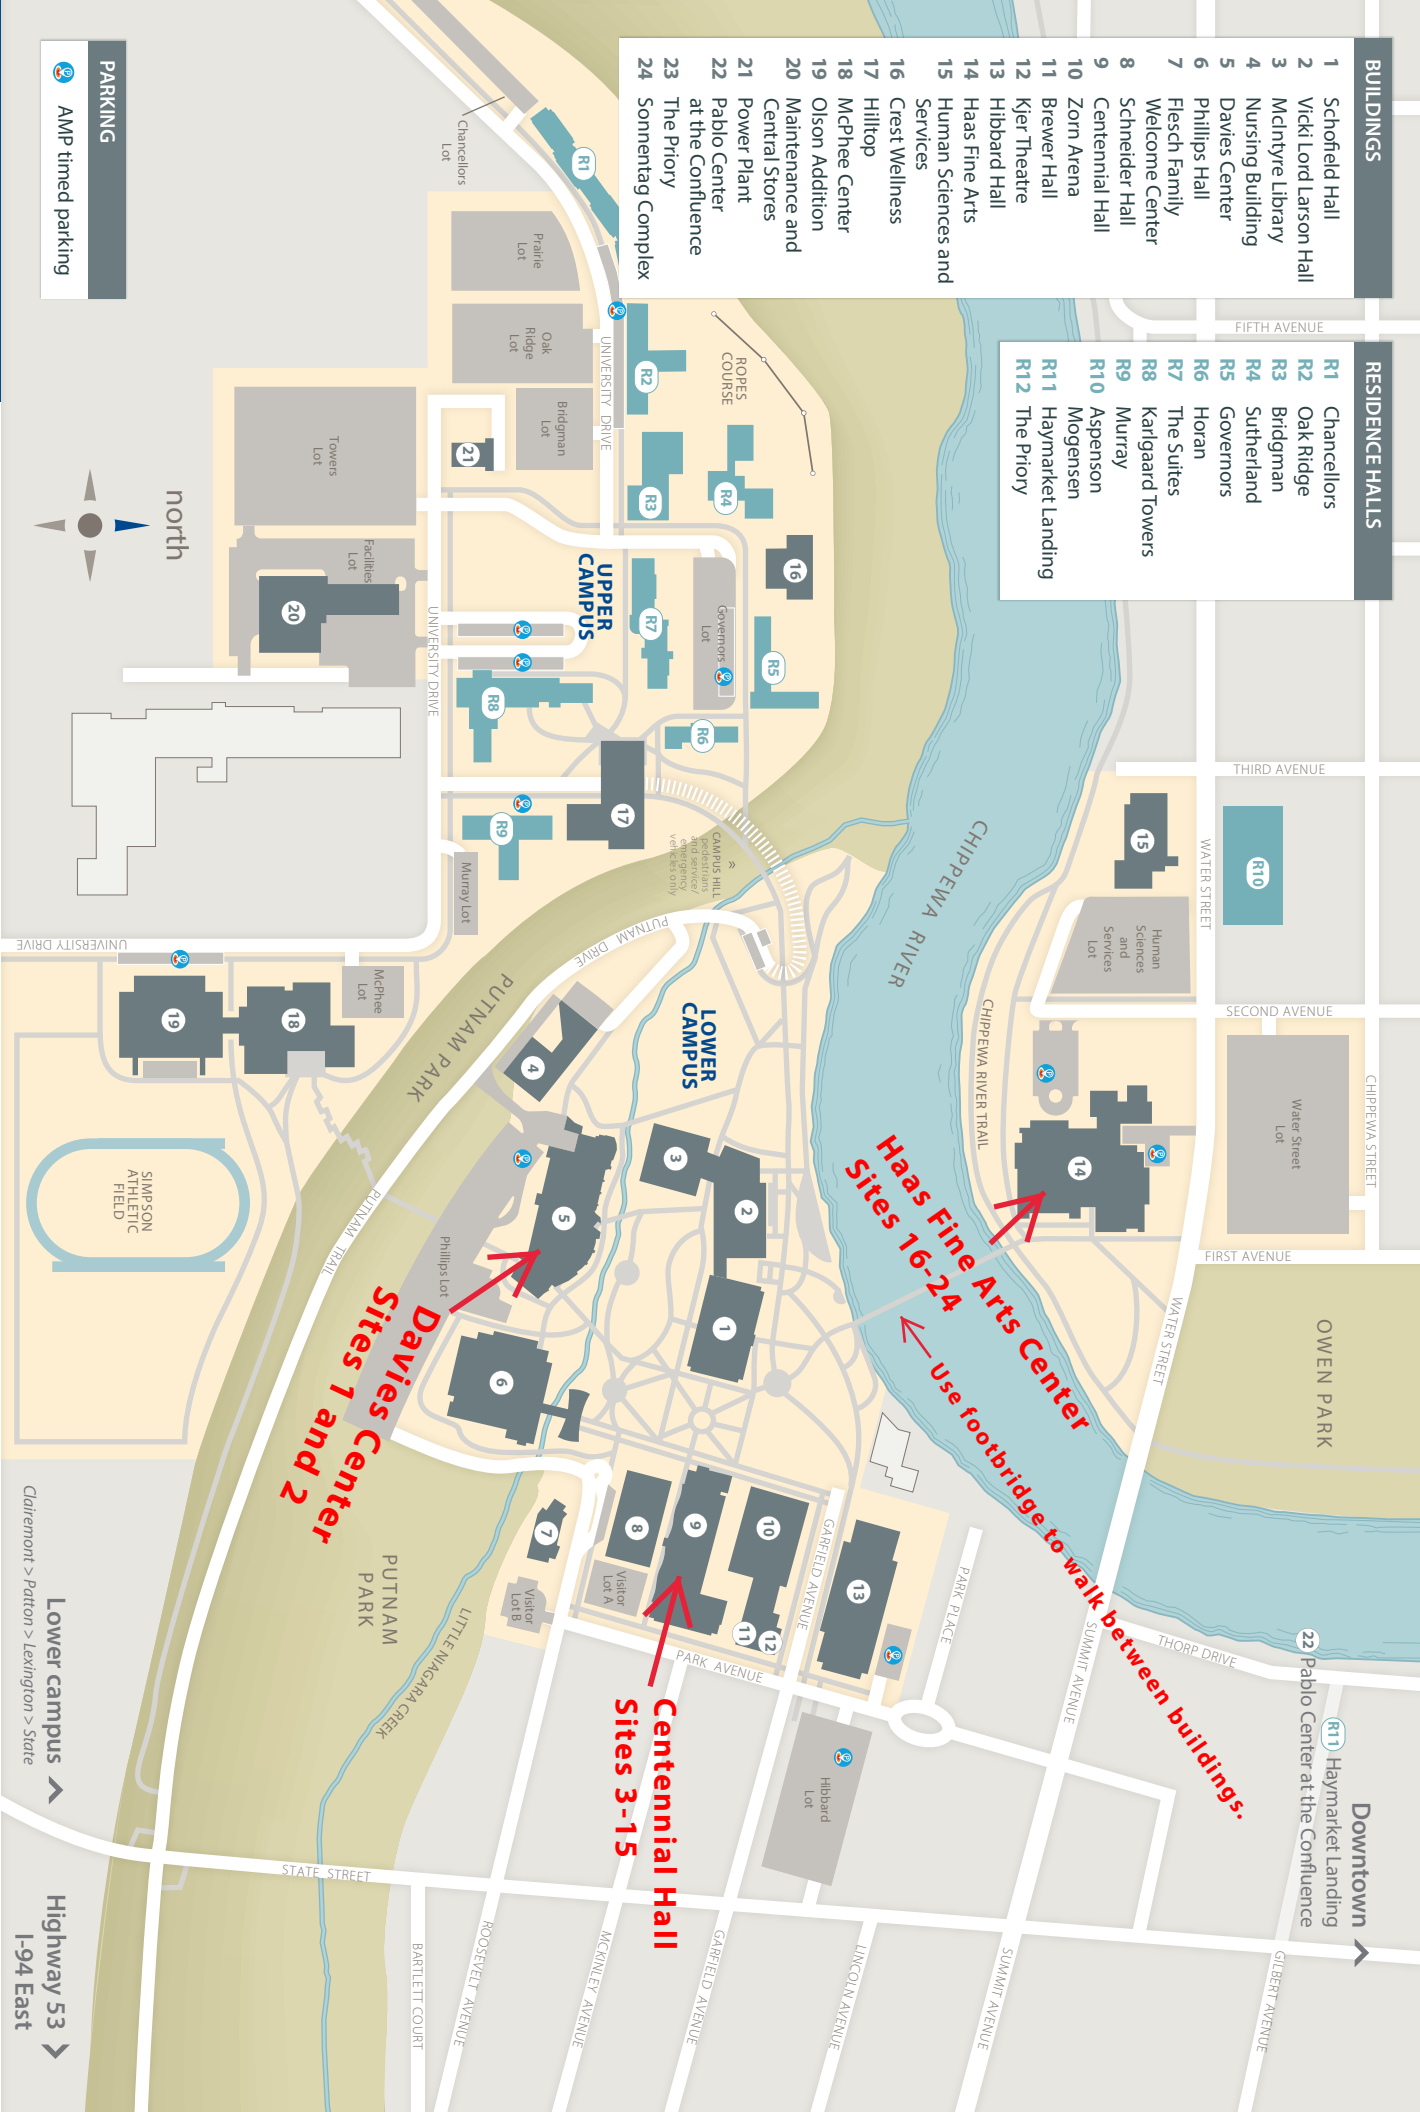

**BUILDINGS**

- 1 Schofield Hall
- 2 Vicki Lord Larson Hall
- 3 McIntyre Library
- 4 Nursing Building
- 5 Davies Center
- 6 Phillips Hall
- 7 Flesch Family Welcome Center
- 8 Schneider Hall
- 9 Centennial Hall
- 10 Zorn Arena
- 11 Brewer Hall
- 12 Kjer Theatre
- 13 Hibbard Hall
- 14 Haas Fine Arts
- 15 Human Sciences and Services
- 16 Crest Wellness
- 17 Hilltop
- 18 McPhee Center
- 19 Olson Addition
- 20 Maintenance and Central Stores
- 21 Power Plant
- 22 Pablo Center at the Confluence
- 23 The Priority
- 24 Sonentag Complex

**RESIDENCE HALLS**

- R1 Chancellors
- R2 Oak Ridge
- R3 Bridgman
- R4 Sutherland
- R5 Governors
- R6 Horan
- R7 The Suites
- R8 Karlgaard Towers
- R9 Murray
- R10 Aspensen
- R11 Mogenssen
- R12 The Priority

**PARKING**

- AMP timed parking

**Davies Center  
Sites 1 and 2**

**Centennial Hall  
Sites 3-15**

**Haas Fine Arts Center  
Sites 16-24**

**Use footbridge to walk between buildings.**