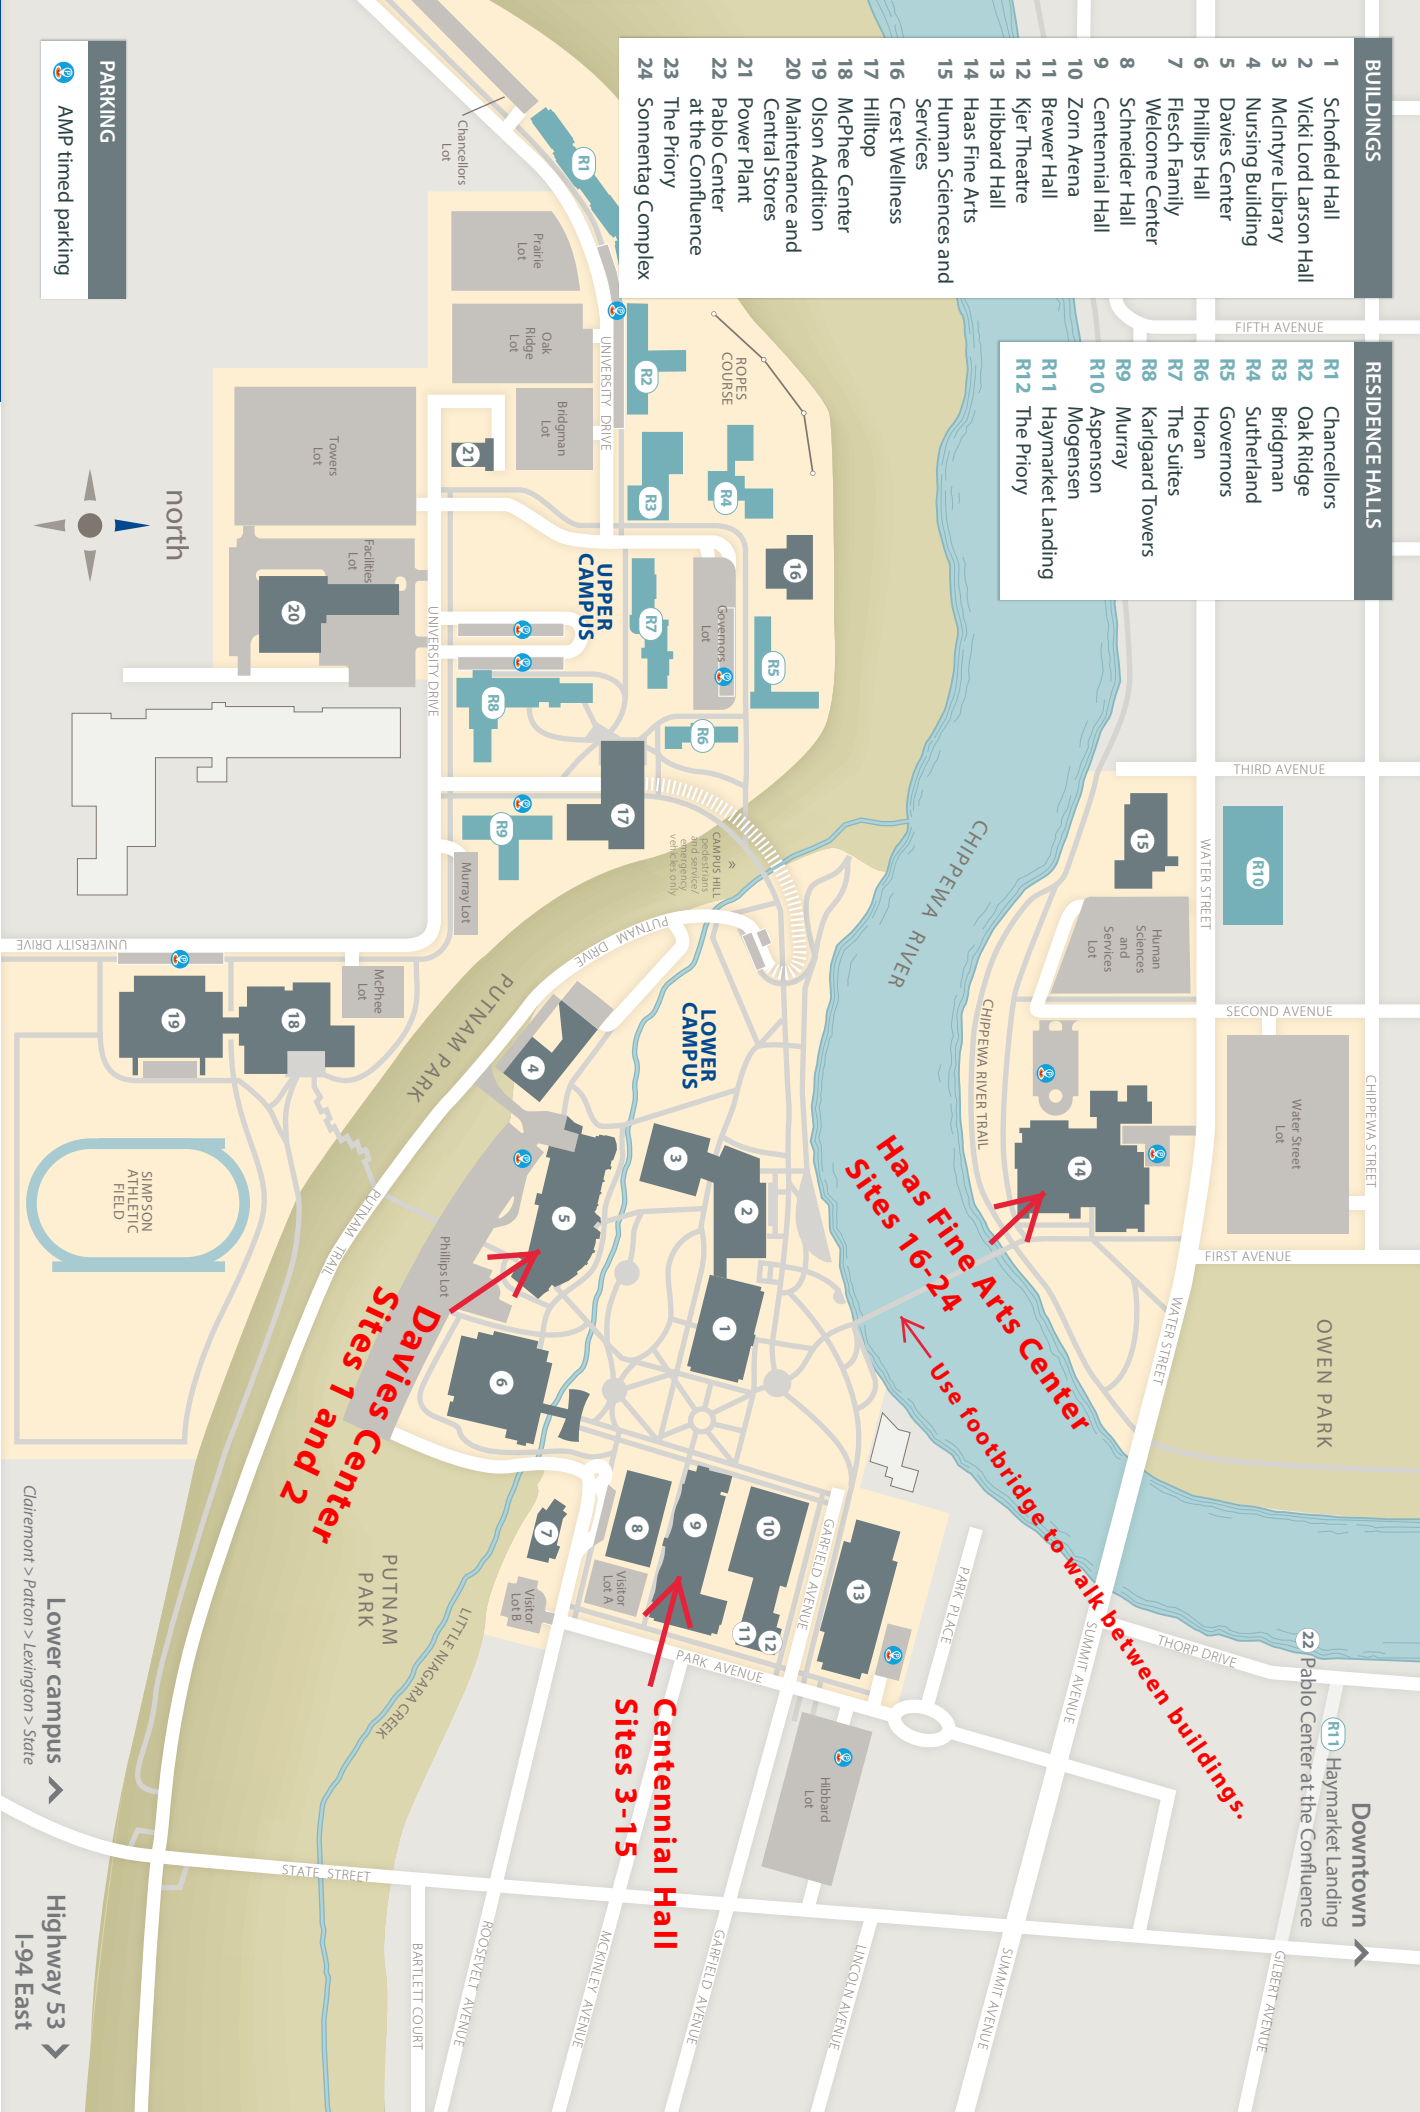

BUILDINGS

- 1 Schofield Hall
- 2 Vicki Lord Larson Hall
- 3 McIntyre Library
- 4 Nursing Building
- 5 Davies Center
- 6 Phillips Hall
- 7 Flesch Family Welcome Center
- 8 Schneider Hall
- 9 Centennial Hall
- 10 Zorn Arena
- 11 Brewer Hall
- 12 Kjer Theatre
- 13 Hibbard Hall
- 14 Haas Fine Arts
- 15 Human Sciences and Services
- 16 Crest Wellness
- 17 Hilltop
- 18 McPhee Center
- 19 Olson Addition
- 20 Maintenance and Central Stores
- 21 Power Plant
- 22 Pablo Center at the Confluence
- 23 The Priority
- 24 Sonentag Complex

RESIDENCE HALLS

- R1 Chancellors
- R2 Oak Ridge
- R3 Bridgman
- R4 Sutherland
- R5 Governors
- R6 Horan
- R7 The Suites
- R8 Karlgaard Towers
- R9 Murray
- R10 Aspensen
- R11 Mogenssen
- R12 The Priority

PARKING

- AMP timed parking

Use footbridge to walk between buildings.

Has Fine Arts Center Sites 16-24

Davies Center Sites 1 and 2

Centennial Hall Sites 3-15