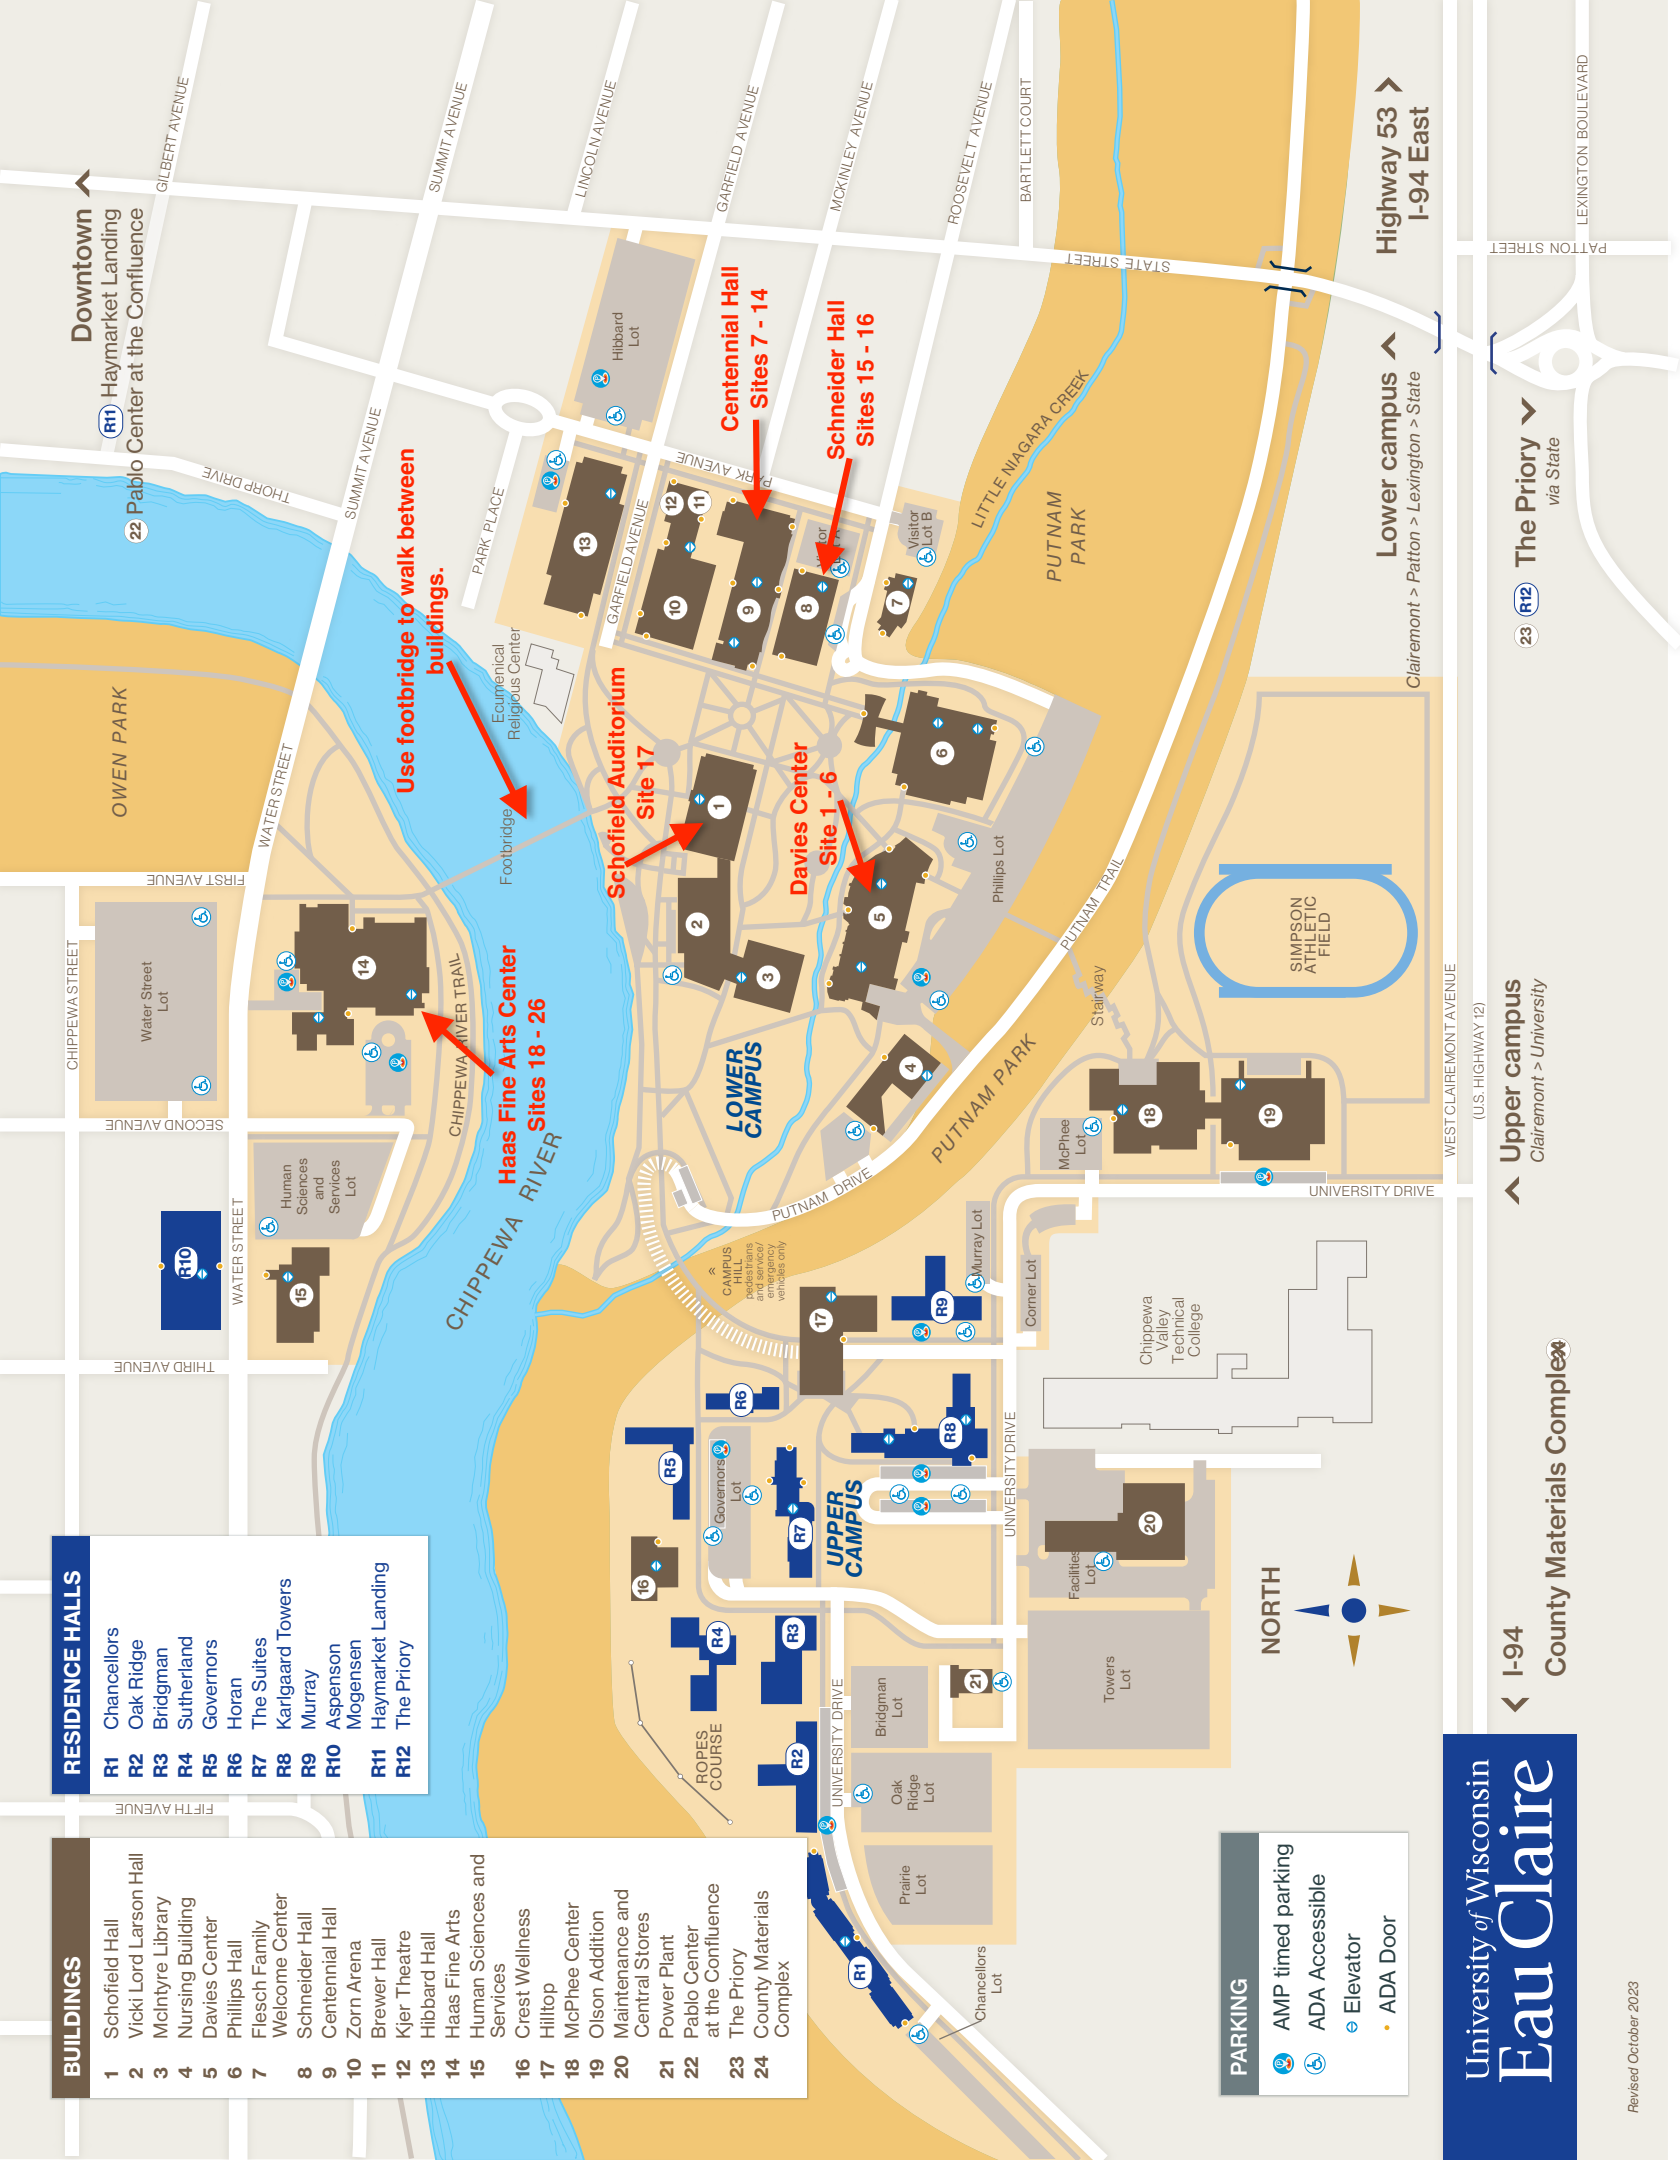

BUILDINGS

1. 1 Schofield Hall
2. 2 Vicki Lord Larson Hall
3. 3 McIntyre Library
4. 4 Nursing Building
5. 5 Davies Center
6. 6 Phillips Hall
7. 7 Flesch Family Welcome Center
8. 8 Schneider Hall
9. 9 Centennial Hall
10. 10 Zorn Arena
11. 11 Brewer Hall
12. 12 Kier Theatre
13. 13 Hilbard Hall
14. 14 Haas Fine Arts Services
15. 15 Human Sciences and Crest Wellness
16. 16 Hilltop
17. 17 McPhee Center
18. 18 Olson Addition
19. 19 Maintenance and Central Stores
20. 20 Power Plant
21. 21 Pablo Center at the Confluence
22. 22 The Prioory
23. 23 County Materials Complex
24. 24

RESIDENCE HALLS

1. R1 Chancellors
2. R2 Oak Ridge
3. R3 Bridgman
4. R4 Sutherland
5. R5 Governors
6. R6 Horan
7. R7 The Suites
8. R8 Karlgaard Towers
9. R9 Murray
10. R10 Aspenson
11. R11 Mogensen
12. R12 Haymarket Landing
13. The Prioory

Use footbridge to walk between buildings.

PARKING

- AMP timed parking
- ADA Accessible
- Elevator
- ADA Door

University of Wisconsin
Eau Claire

← I-94

County Materials Complex

Upper campus
Clairmont > University

The Prioory
via State

Lower campus
Clairmont > Patton > Lexington > State

Highway 53 >
I-94 East