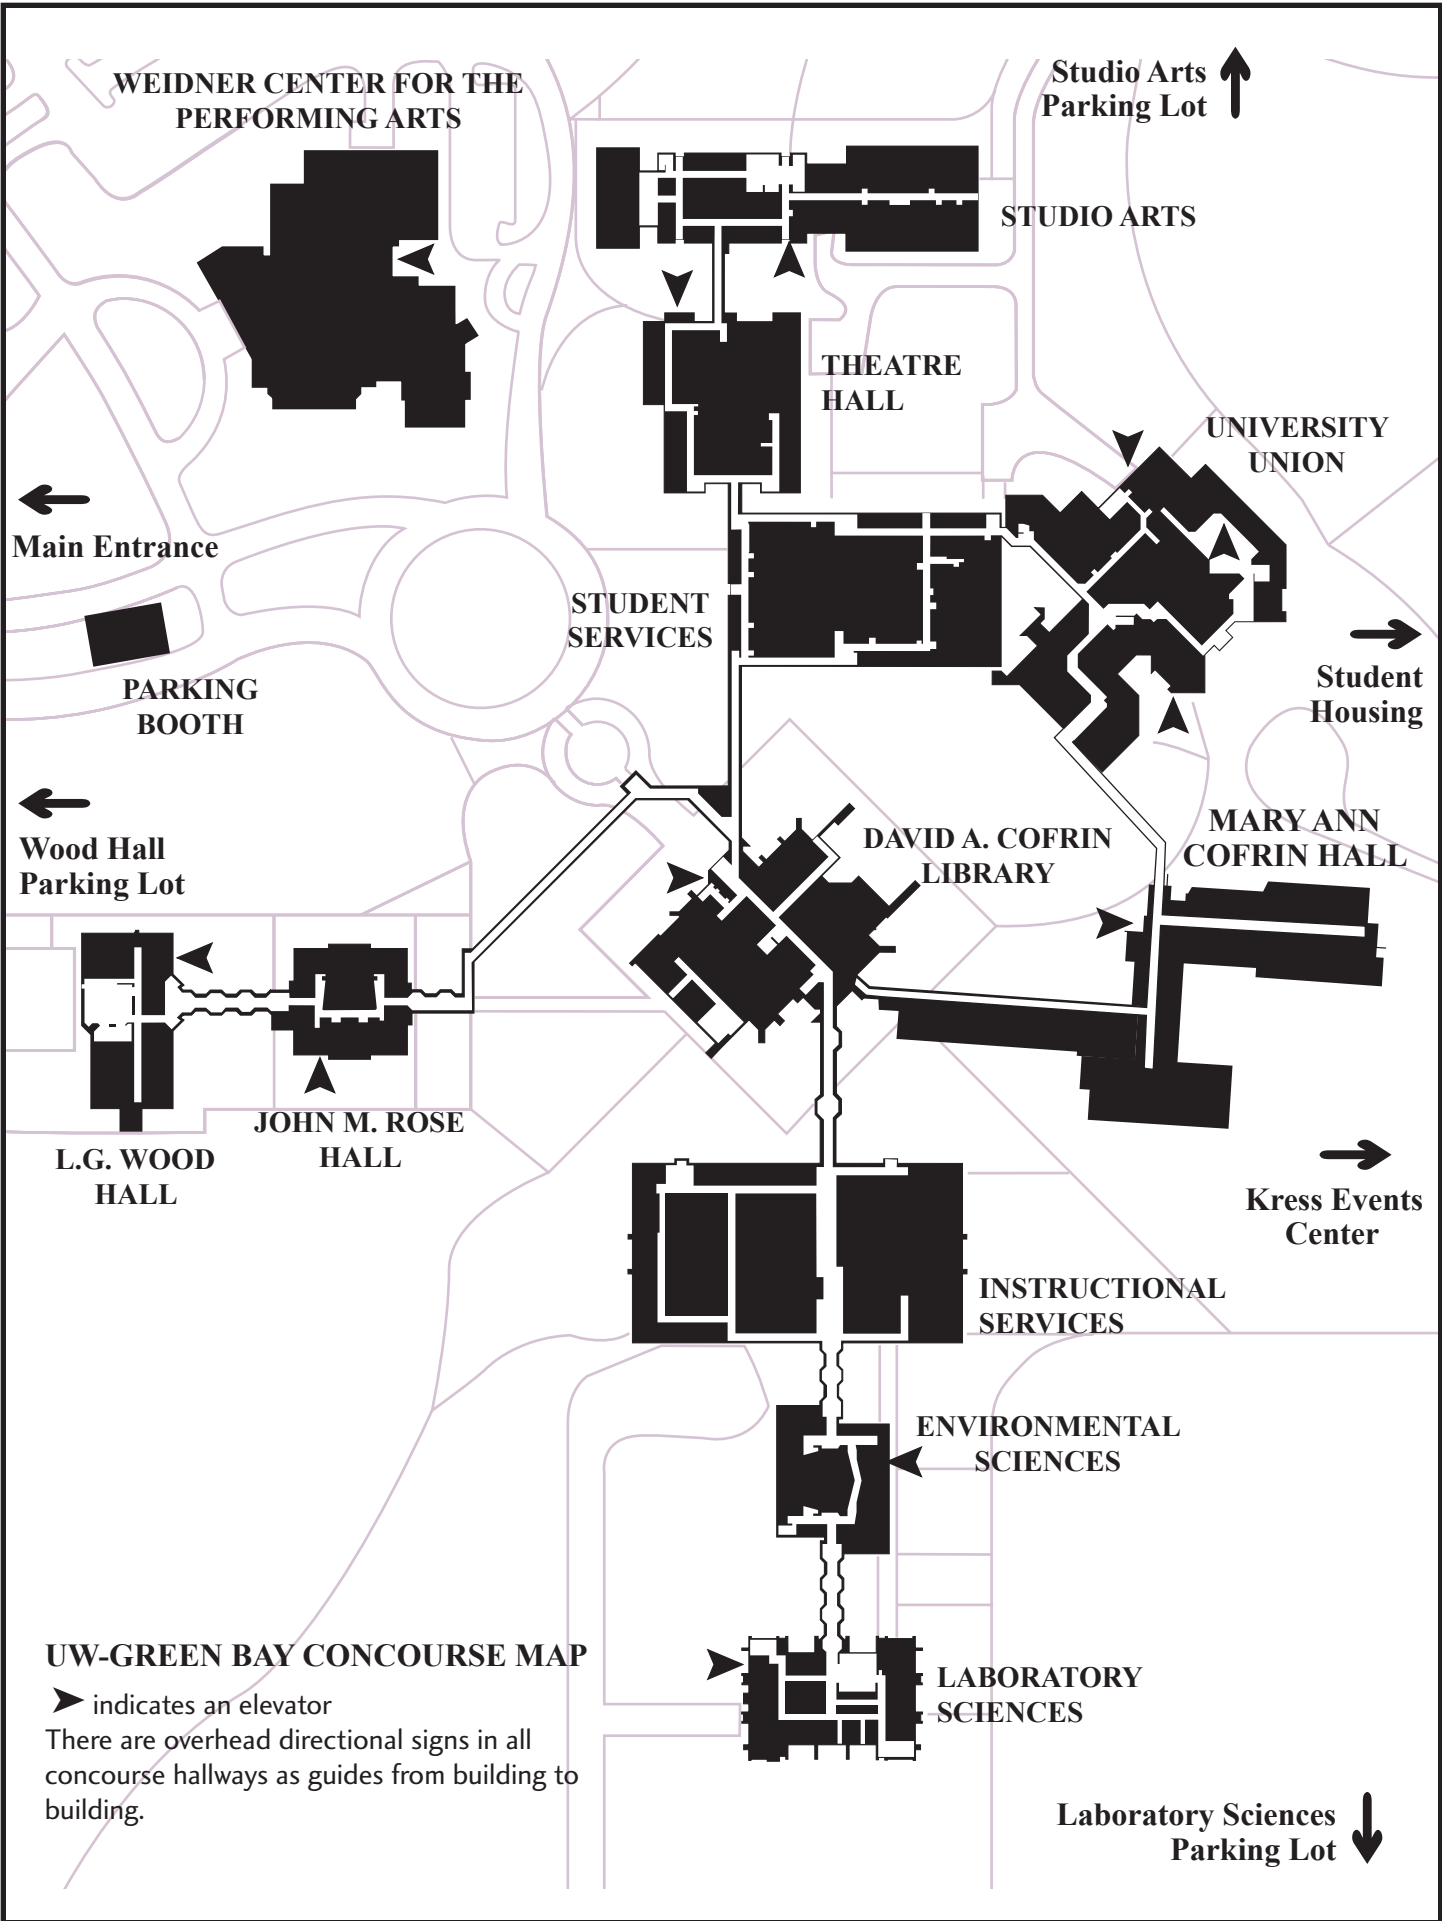

University of Wisconsin-Green Bay Campus Map Key

1. Studio Arts (SA)	19. Shipping and Receiving
2. Theatre Hall (TH)	20. Lambeau Cottage
3. Student Services (SS)	21. Community Park
4. University Union (UU)	22. Shorewood Golf Course
5. David A. Cofrin Library (CL)	23. Cofrin Arboretum
6. Instructional Services (IS)	24. Playing Fields, Courts
7. Environmental Sciences (ES)	25. Santaaga Soccer Stadium
8. Laboratory Sciences (LS)	26. Weather Station
9. John M. Rose Hall (RH)	27. Heating/Cooling Plant
10. L.G. Wood Hall (WH)	28. Phoenix Park
11. Mary Ann Cofrin Hall (MAC)	
12. Circle Entrance	
13. Weidner Center for the Performing Arts	
14. Student Housing	
15. Office of Residence Life (Hendrickson Center)	
16. Mauthe Center	
17. Kress Events Center	
18. Facilities Management	