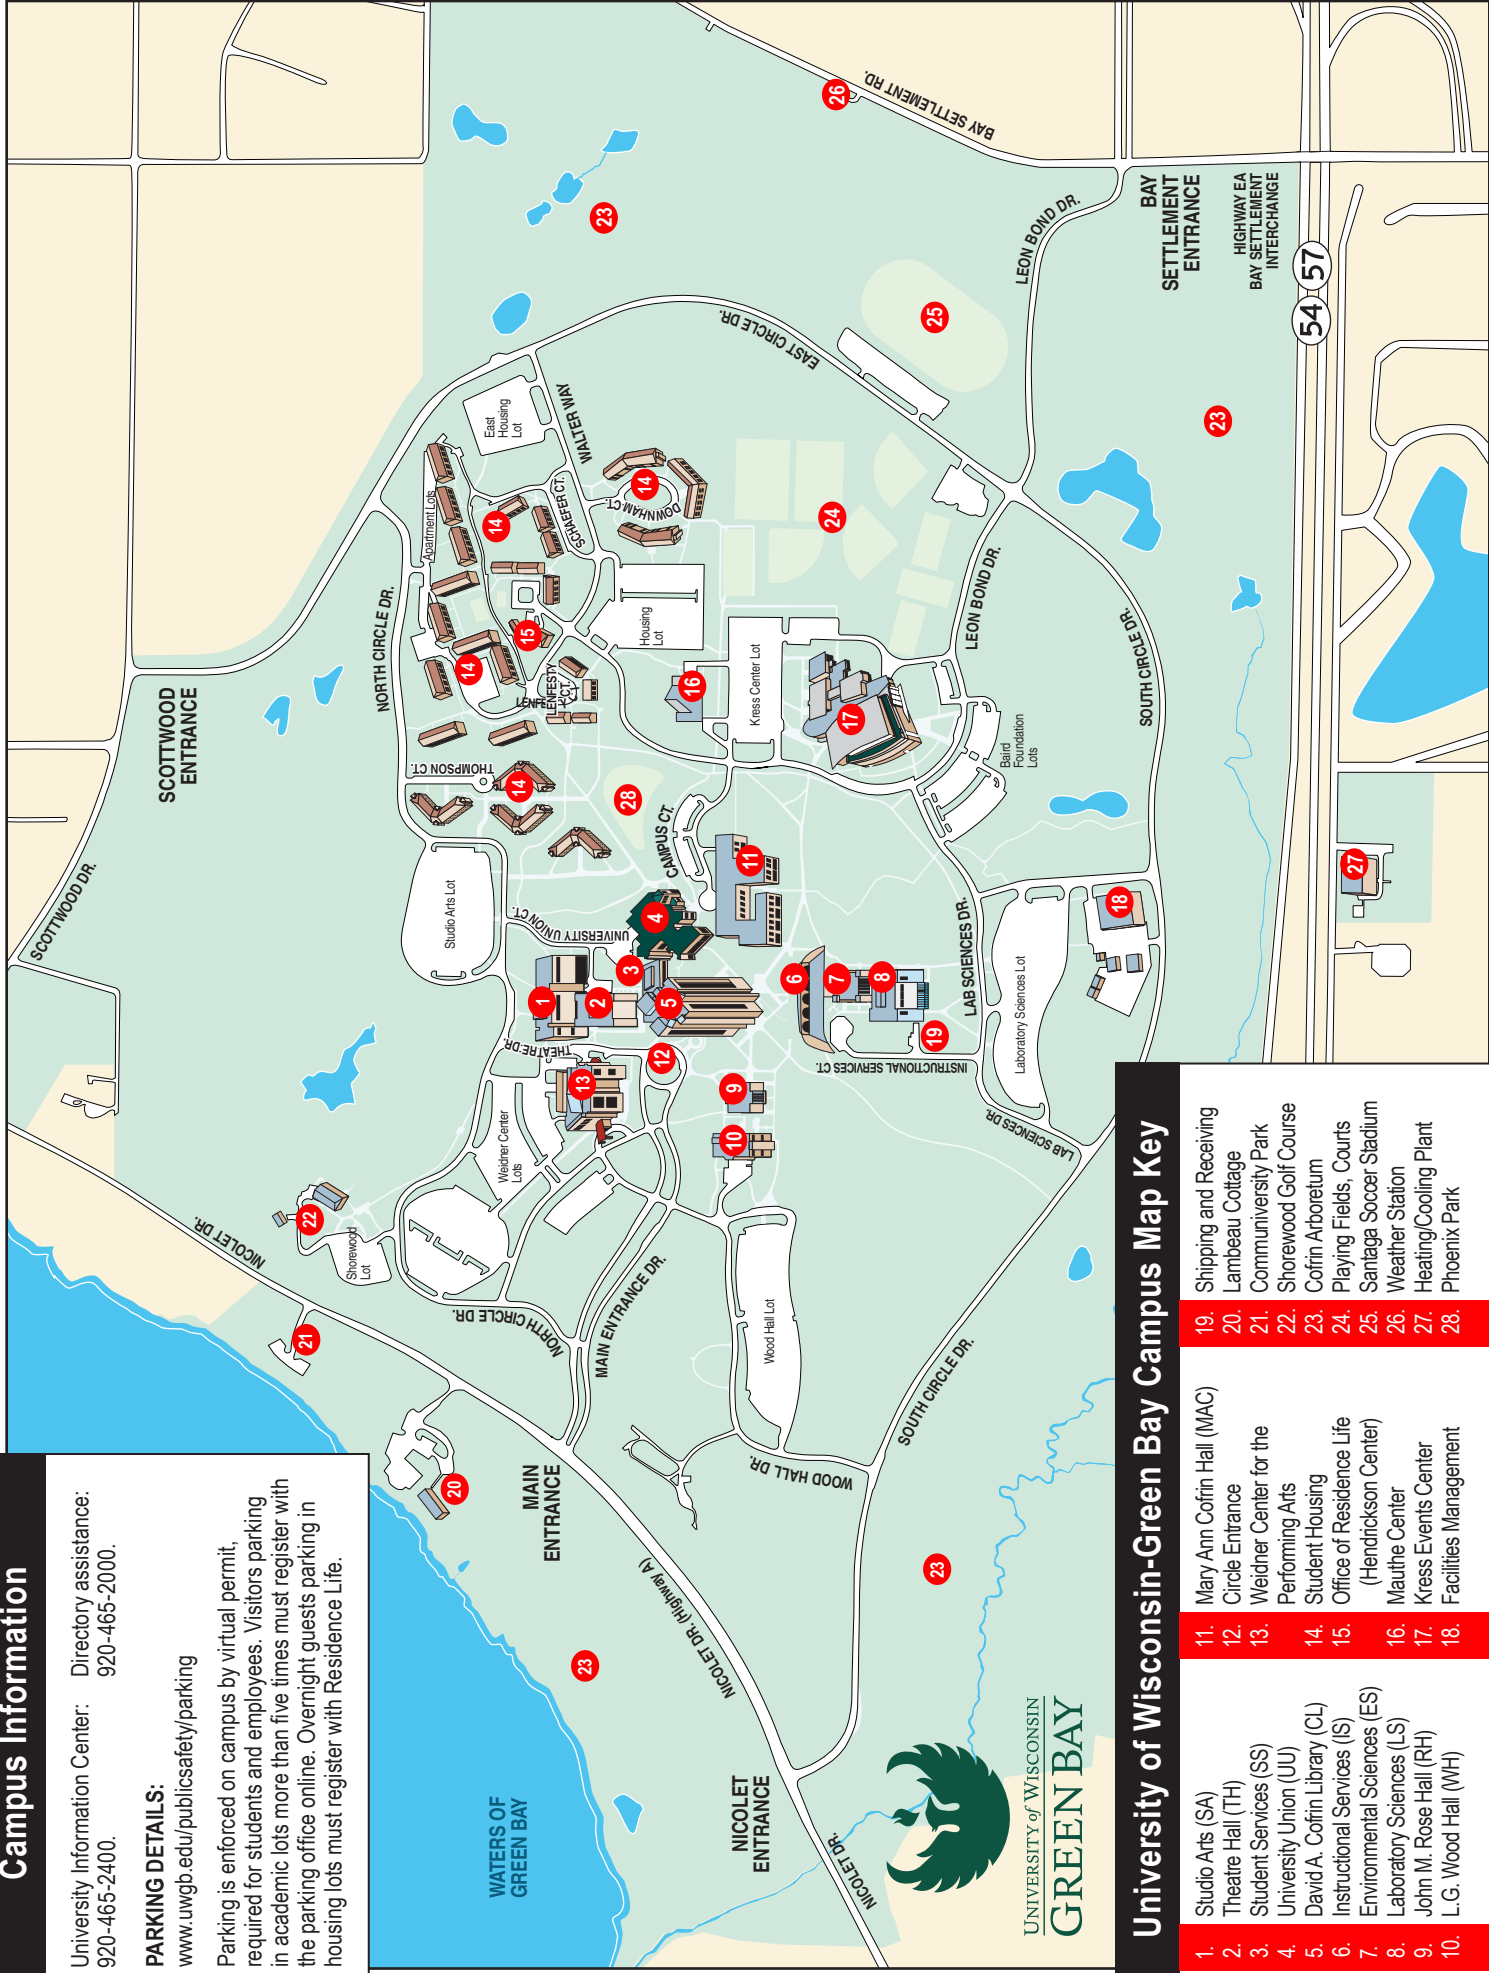

Ratings will be posted online, beginning at approximately 9:30 a.m.

<https://wsmamusic.org/festivals/state/green-bay/>

QR Codes linking to this WSMA site will also be posted on campus.

Note: The South Circle Drive Entrance off Nicolet Dr. will be closed from 9:00 a.m.-2:00 p.m. on May 3. It is recommended that visitors use the Main Entrance Drive off Nicolet Dr. to enter campus.

Note: The South Circle Drive Entrance off Nicolet Dr. will be closed from 9:00 a.m.-2:00 p.m. on May 3. It is recommended that visitors use the Main Entrance Drive off Nicolet Dr. to enter campus.

BUILDING

Lab Science and Environmental Science
Mary Ann Cofrin Hall
Rose Hall, Wood Hall, Cofrin Library
Studio Arts, Theatre Hall
University Union
Weidner Center

ENTRANCE

Main
Main
Main
Main
Main
Main

LOT

Green Lot, Laboratory Science Lot
Mary Ann Cofrin Visitors Lot, Kress Center Lot
Gold Lot, Wood Hall Lot
Blue Lot and Weidner Lot
Blue Lot
Weidner Lot

University of Wisconsin-Green Bay Campus Map Key

1. Studio Arts (SA)	19. Shipping and Receiving
2. Theatre Hall (TH)	20. Lambeau Cottage
3. Student Services (SS)	21. Community Park
4. University Union (UU)	22. Shorewood Golf Course
5. David A. Cofrin Library (CL)	23. Cofrin Arboretum
6. Instructional Services (IS)	24. Playing Fields, Courts
7. Environmental Sciences (ES)	25. Santaaga Soccer Stadium
8. Laboratory Sciences (LS)	26. Weather Station
9. John M. Rose Hall (RH)	27. Heating/Cooling Plant
10. L.G. Wood Hall (WH)	28. Phoenix Park
11. Mary Ann Cofrin Hall (MAC)	
12. Circle Entrance	
13. Weidner Center for the Performing Arts	
14. Student Housing	
15. Office of Residence Life (Hendrickson Center)	
16. Mauthe Center	
17. Kress Events Center	
18. Facilities Management	