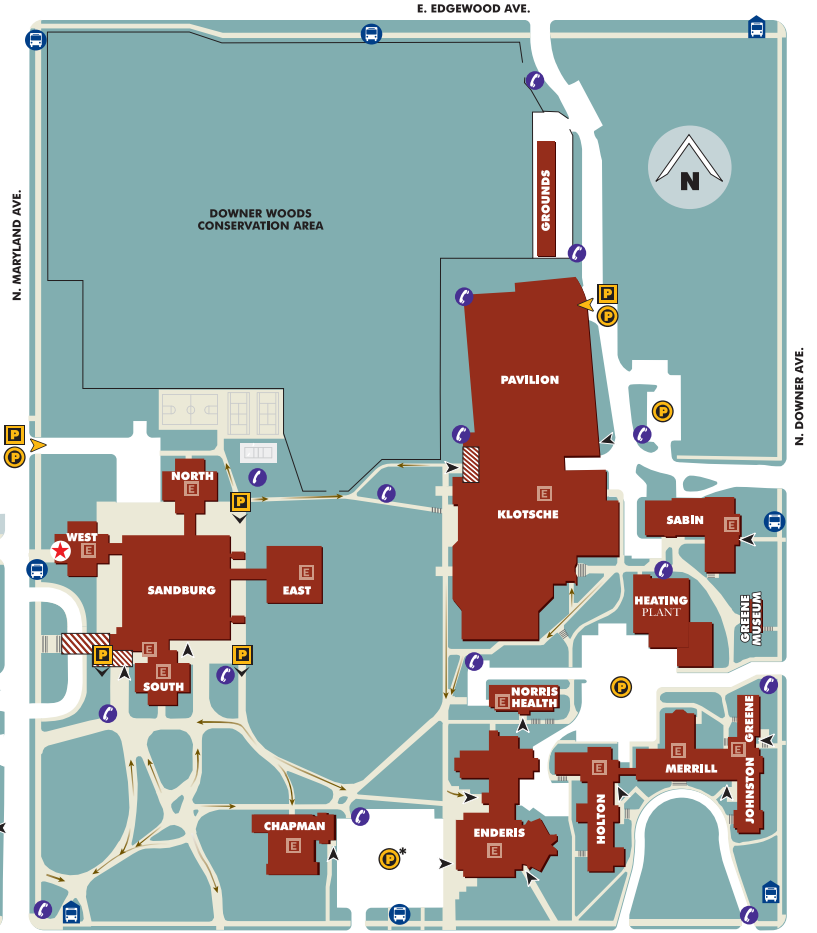

GETTING TO CAMPUS BY CAR

FROM THE SOUTH: Take I-94/I-43 heading north. Continue onto I-43 northbound to the Capitol Dr. East exit. Go East on Capitol to N. Downer Ave., then south on Downer five blocks to campus.

FROM THE WEST: Take I-94 east to the I-43 northbound ramp. Take the I-43 northbound ramp and merge onto I-43 northbound. Continue on I-43 northbound to the Capitol Dr. East exit. Go east on Capitol to N. Downer Ave., then south on Downer five blocks to campus.

FROM THE NORTH: Take I-43 south to the Capitol Dr. East exit. Go East on Capitol to N. Downer Ave., then south on Downer five blocks to campus.