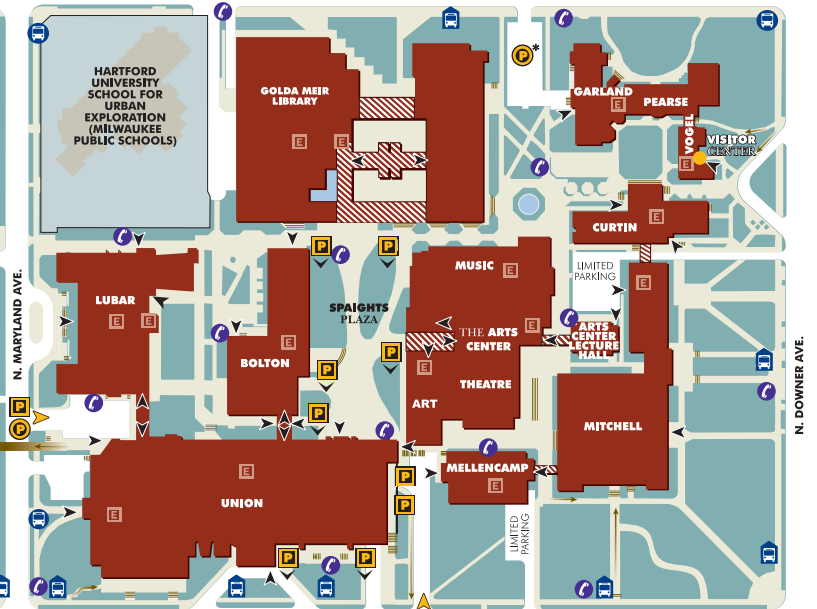

GETTING TO CAMPUS BY CAR

FROM THE SOUTH: Take I-94/I-43 heading north. Continue onto I-43 northbound to the Capitol Dr. East exit. Go East on Capitol to N. Downer Ave., then south on Downer five blocks to campus.

FROM THE WEST: Take I-94 east to the I-43 northbound ramp. Take the I-43 northbound ramp and merge onto I-43 northbound. Continue on I-43 northbound to the Capitol Dr. East exit. Go east on Capitol to N. Downer Ave., then south on Downer five blocks to campus.

FROM THE NORTH: Take I-43 south to the Capitol Dr. East exit. Go East on Capitol to N. Downer Ave., then south on Downer five blocks to campus.