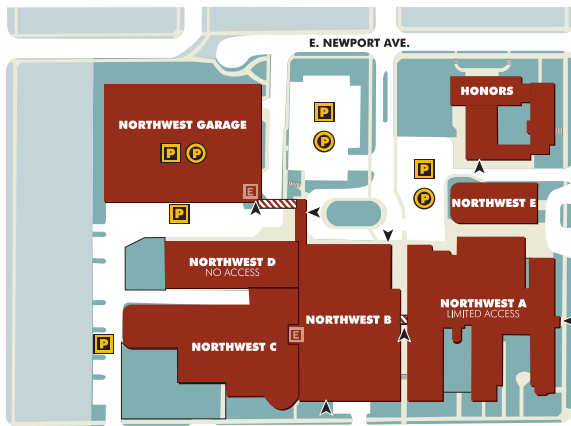

GETTING TO CAMPUS BY CAR

FROM THE SOUTH: Take I-94/I-43 heading north. Continue onto I-43 northbound to the Capitol Dr. East exit. Go East on Capitol to N. Downer Ave., then south on Downer five blocks to campus.

FROM THE WEST: Take I-94 east to the I-43 northbound ramp. Take the I-43 northbound ramp and merge onto I-43 northbound. Continue on I-43 northbound to the Capitol Dr. East exit. Go east on Capitol to N. Downer Ave., then south on Downer five blocks to campus.

FROM THE NORTH: Take I-43 south to the Capitol Dr. East exit. Go East on Capitol to N. Downer Ave., then south on Downer five blocks to campus.