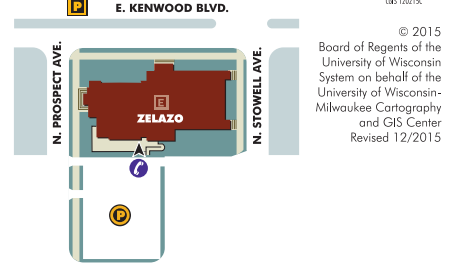

- Emergency Phone
- UWM University Police
- Public Parking
- Permit Parking 7am-3pm (Public Parking after 3 pm)
- Permit Parking 7am-4pm (Public Parking after 4 pm)
- Stairs to Parking Below
- Entrance to Underground Parking
- Bus Stop
- Bus Shelter

- Elevator
- Stairs
- Steep Walkways with Long Stretches, Cross Slopes or No Railings (arrow direction indicates uphill)
- Covered Walkway
- Ground Level Power-Assisted Entrance