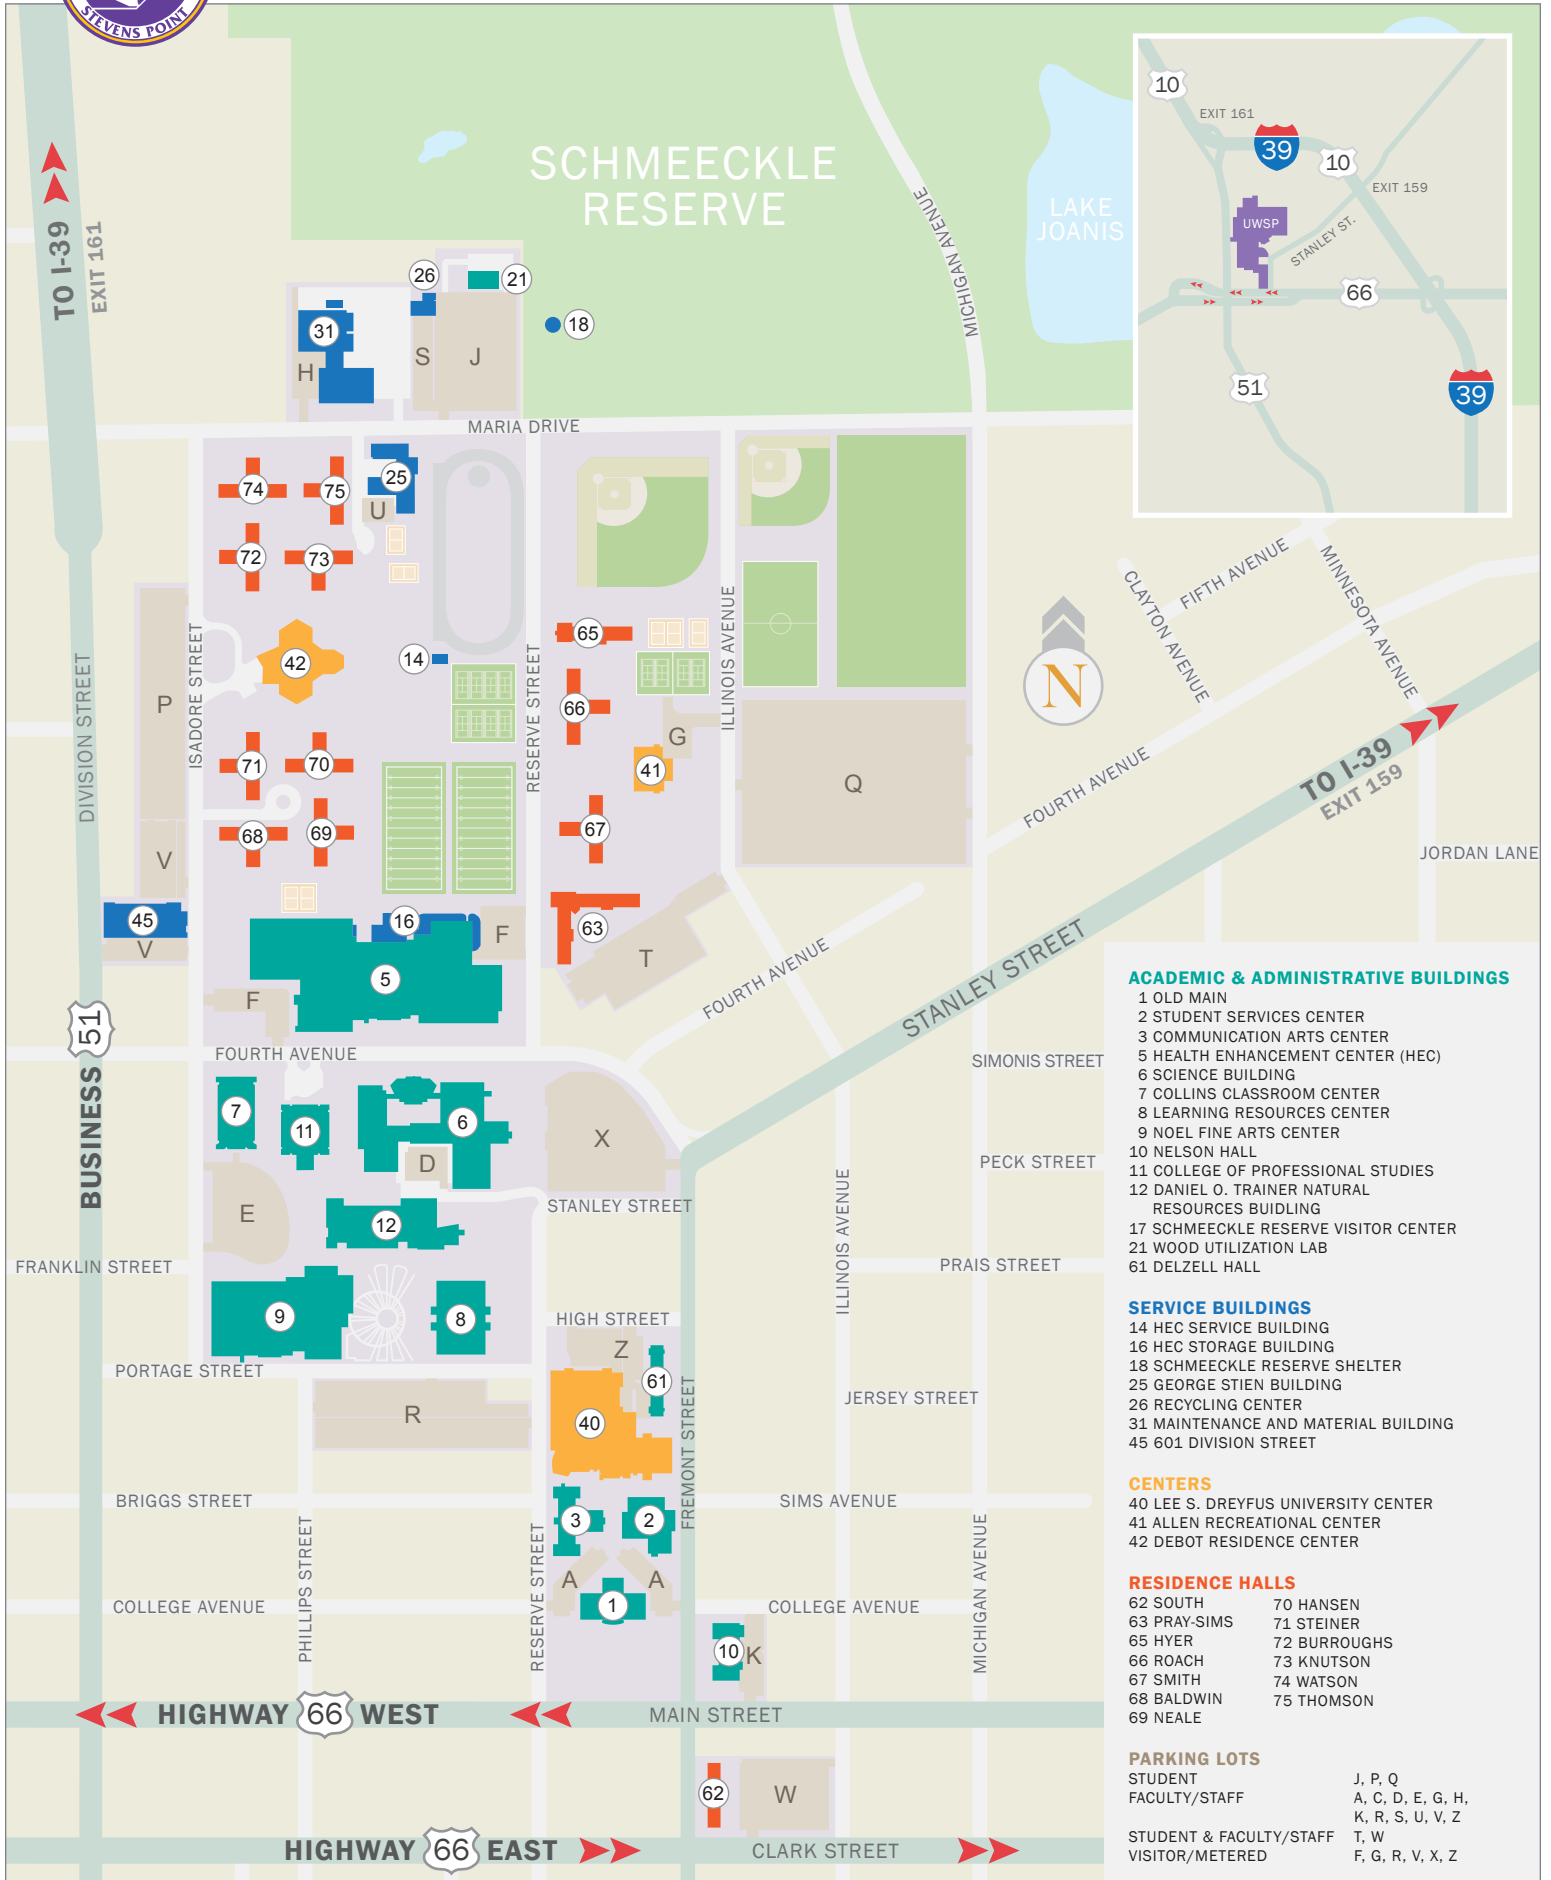

UW-Stevens Point Campus Map

ACADEMIC & ADMINISTRATIVE BUILDINGS

- 1 OLD MAIN
- 2 STUDENT SERVICES CENTER
- 3 COMMUNICATION ARTS CENTER
- 5 HEALTH ENHANCEMENT CENTER (HEC)
- 6 SCIENCE BUILDING
- 7 COLLINS CLASSROOM CENTER
- 8 LEARNING RESOURCES CENTER
- 9 NOEL FINE ARTS CENTER
- 10 NELSON HALL
- 11 COLLEGE OF PROFESSIONAL STUDIES
- 12 DANIEL O. TRAINER NATURAL RESOURCES BUILDING
- 17 SCHMEECKLE RESERVE VISITOR CENTER
- 21 WOOD UTILIZATION LAB
- 61 DELZELL HALL

SERVICE BUILDINGS

- 14 HEC SERVICE BUILDING
- 16 HEC STORAGE BUILDING
- 18 SCHMEECKLE RESERVE SHELTER
- 25 GEORGE STIEN BUILDING
- 26 RECYCLING CENTER
- 31 MAINTENANCE AND MATERIAL BUILDING
- 45 601 DIVISION STREET

CENTERS

- 40 LEE S. DREYFUS UNIVERSITY CENTER
- 41 ALLEN RECREATIONAL CENTER
- 42 DEBOT RESIDENCE CENTER

RESIDENCE HALLS

62 SOUTH	70 HANSEN
63 PRAY-SIMS	71 STEINER
65 HYER	72 BURROUGHS
66 ROACH	73 KNUTSON
67 SMITH	74 WATSON
68 BALDWIN	75 THOMSON
69 NEALE	

PARKING LOTS

STUDENT	J, P, Q
FACULTY/STAFF	A, C, D, E, G, H, K, R, S, U, V, Z
STUDENT & FACULTY/STAFF	T, W
VISITOR/METERED	F, G, R, V, X, Z