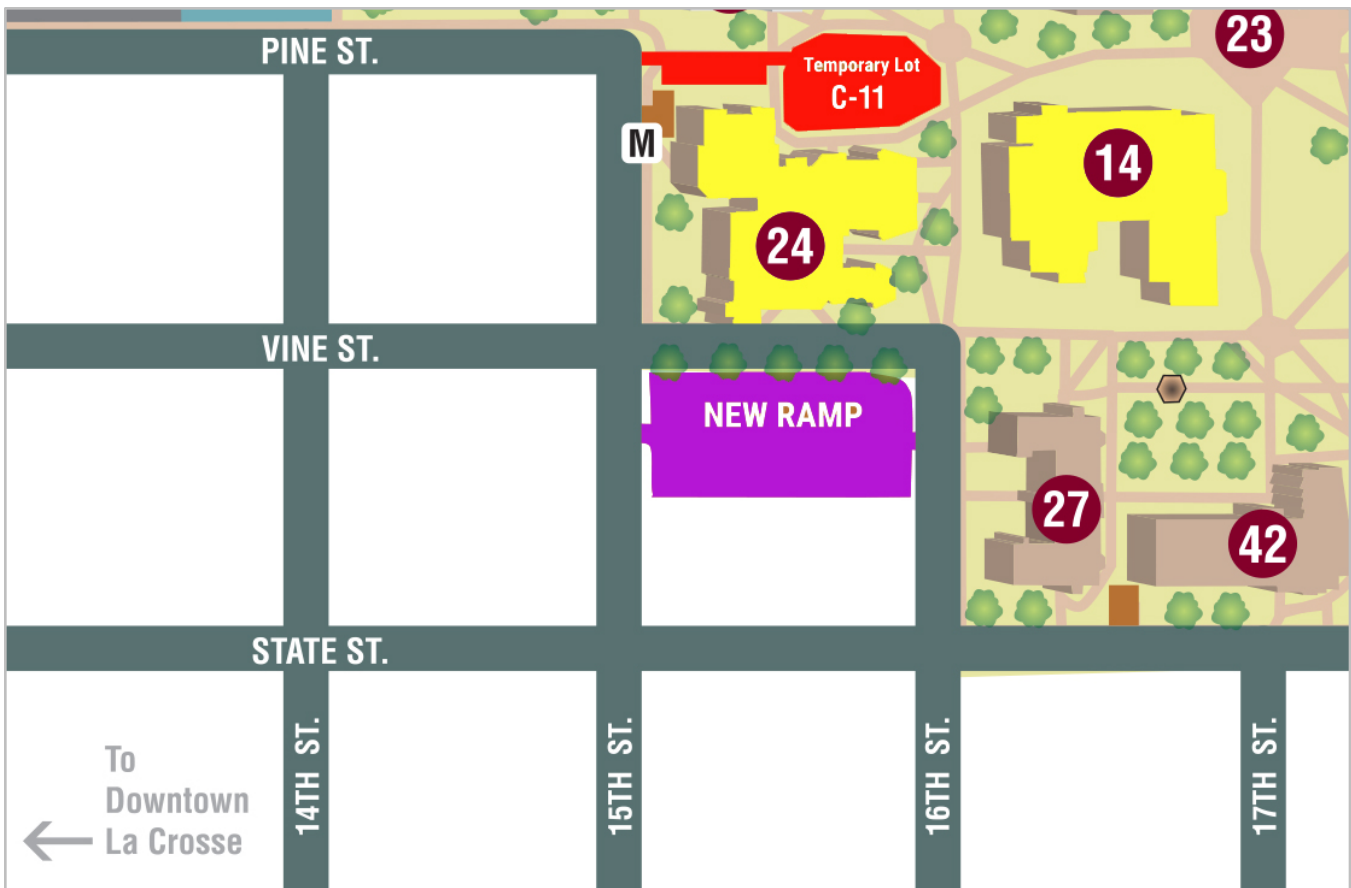

Please share the campus and building site maps with your participating students and their families!

CAMPUS MAP DETAIL

Low Center for the Arts (#24) and Centennial Hall (#14) shaded yellow

All Participant Parking in ramp shaded Purple

Lot C-11 (Adjudicator Parking Only) shaded red, just North of Lowe Center

Headquarters is at Lowe Center for the Arts

CAMPUS MAP COMPLETE