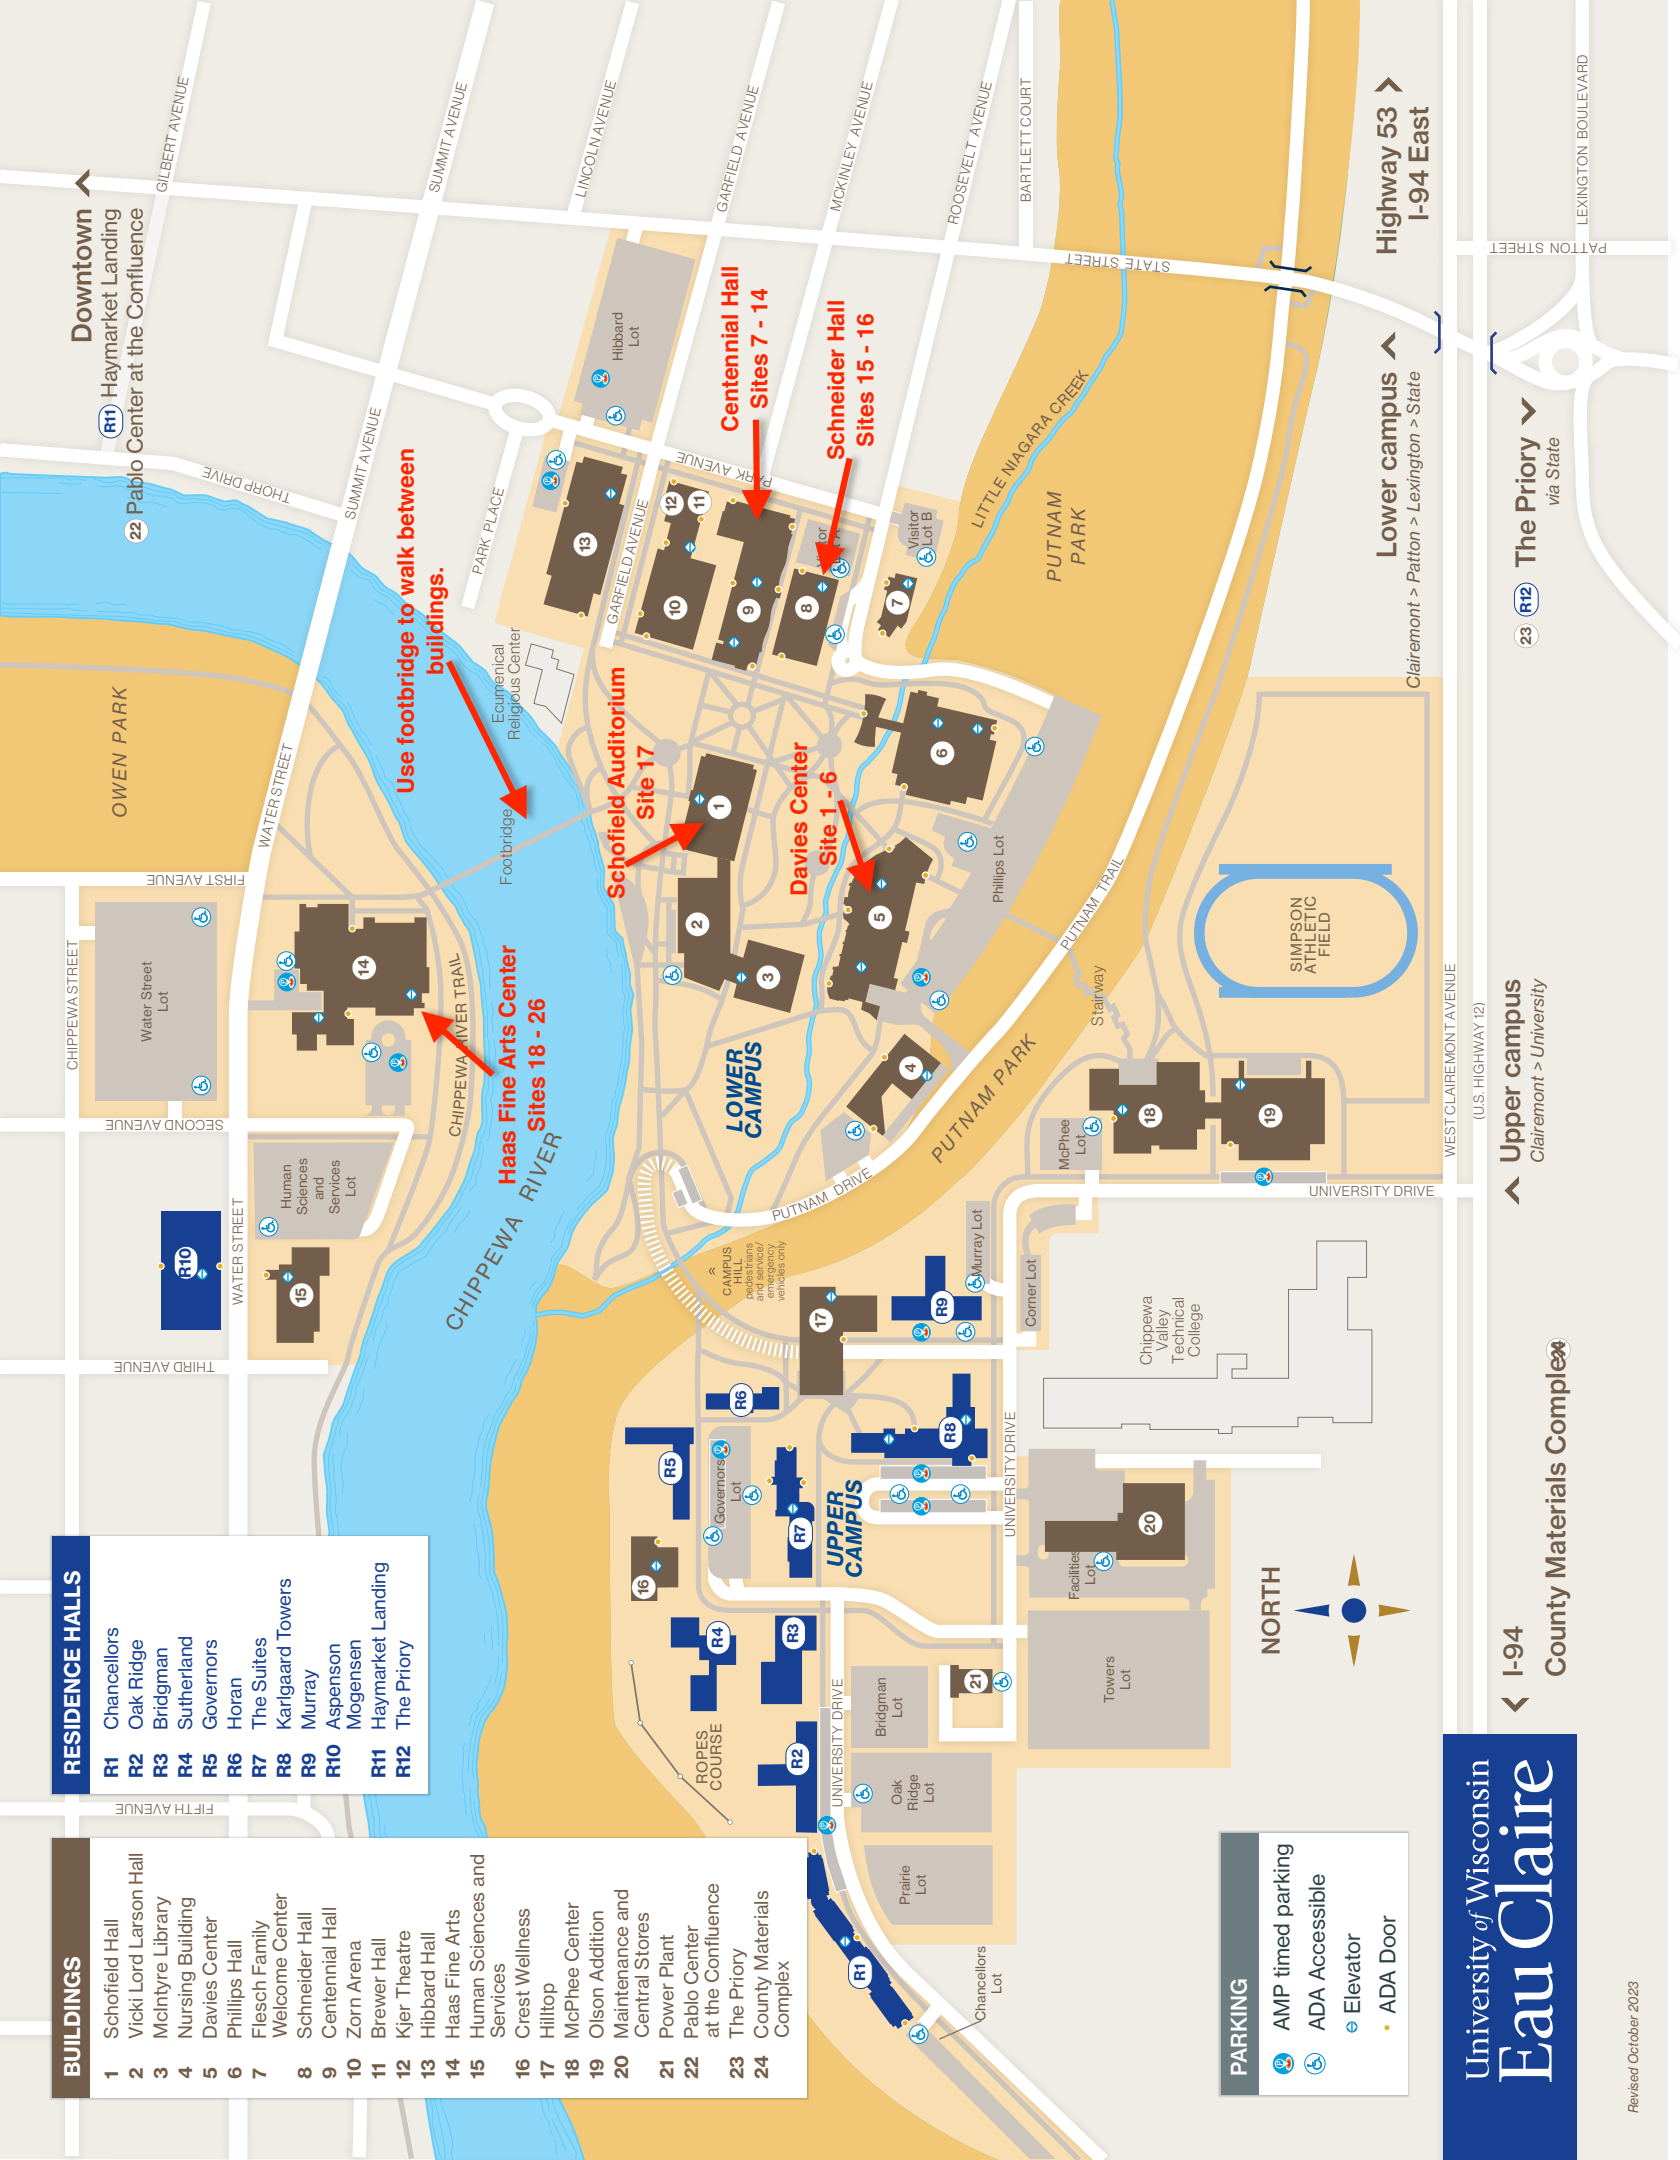

RESIDENCE HALLS	
R1	Chancellors
R2	Oak Ridge
R3	Bridgman
R4	Nursing Building
R5	Governors
R6	Horan
R7	The Suites
R8	Karlgaard Towers
R9	Murray
R10	Aspenon
R11	Mogensen
R12	Haymarket Landing
R13	The Prioory

BUILDINGS	
1	Schofield Hall
2	Vicki Lord Larson Hall
3	McIntyre Library
4	Nursing Building
5	Davies Center
6	Phillips Hall
7	Flesch Family
8	Welcome Center
9	Schneider Hall
10	Centennial Hall
11	Brewer Hall
12	Kier Theatre
13	Hilbard Hall
14	Haas Fine Arts
15	Human Sciences and Services
16	Crest Wellness
17	Hilltop
18	McPhee Center
19	Olson Addition
20	Maintenance and Central Stores
21	Power Plant
22	Pablo Center at the Confluence
23	The Prioory
24	County Materials Complex

Use footbridge to walk between buildings.

PARKING

- AMP timed parking
- ADA Accessible
- Elevator
- ADA Door

University of Wisconsin
Eau Claire

Downtown ←
(R11) Haymarket Landing
22 Pablo Center at the Confluence
GILBERT AVENUE
SUMMIT AVENUE
LINCOLN AVENUE
GARFIELD AVENUE
MCKINLEY AVENUE
ROOSEVELT AVENUE
BARTLETT COURT
STATE STREET
HIGHWAY 53 >
I-94 East

Lower campus <
Clairmont > Patton > Lexington > State

(R12) The Prioory
via State

Upper campus
Clairmont > University

County Materials Complex

< I-94

WEST CLAIREMONT AVENUE
(U.S. HIGHWAY 12)

LEXINGTON BOULEVARD

PATTON STREET

PUTNAM PARK

PUTNAM TRAIL

UNIVERSITY DRIVE

CHIPPewa RIVER TRAIL

WATER STREET

CHIPPewa RIVER

CHIPPewa RIVER TRAIL

CHIPPewa RIVER TRAIL