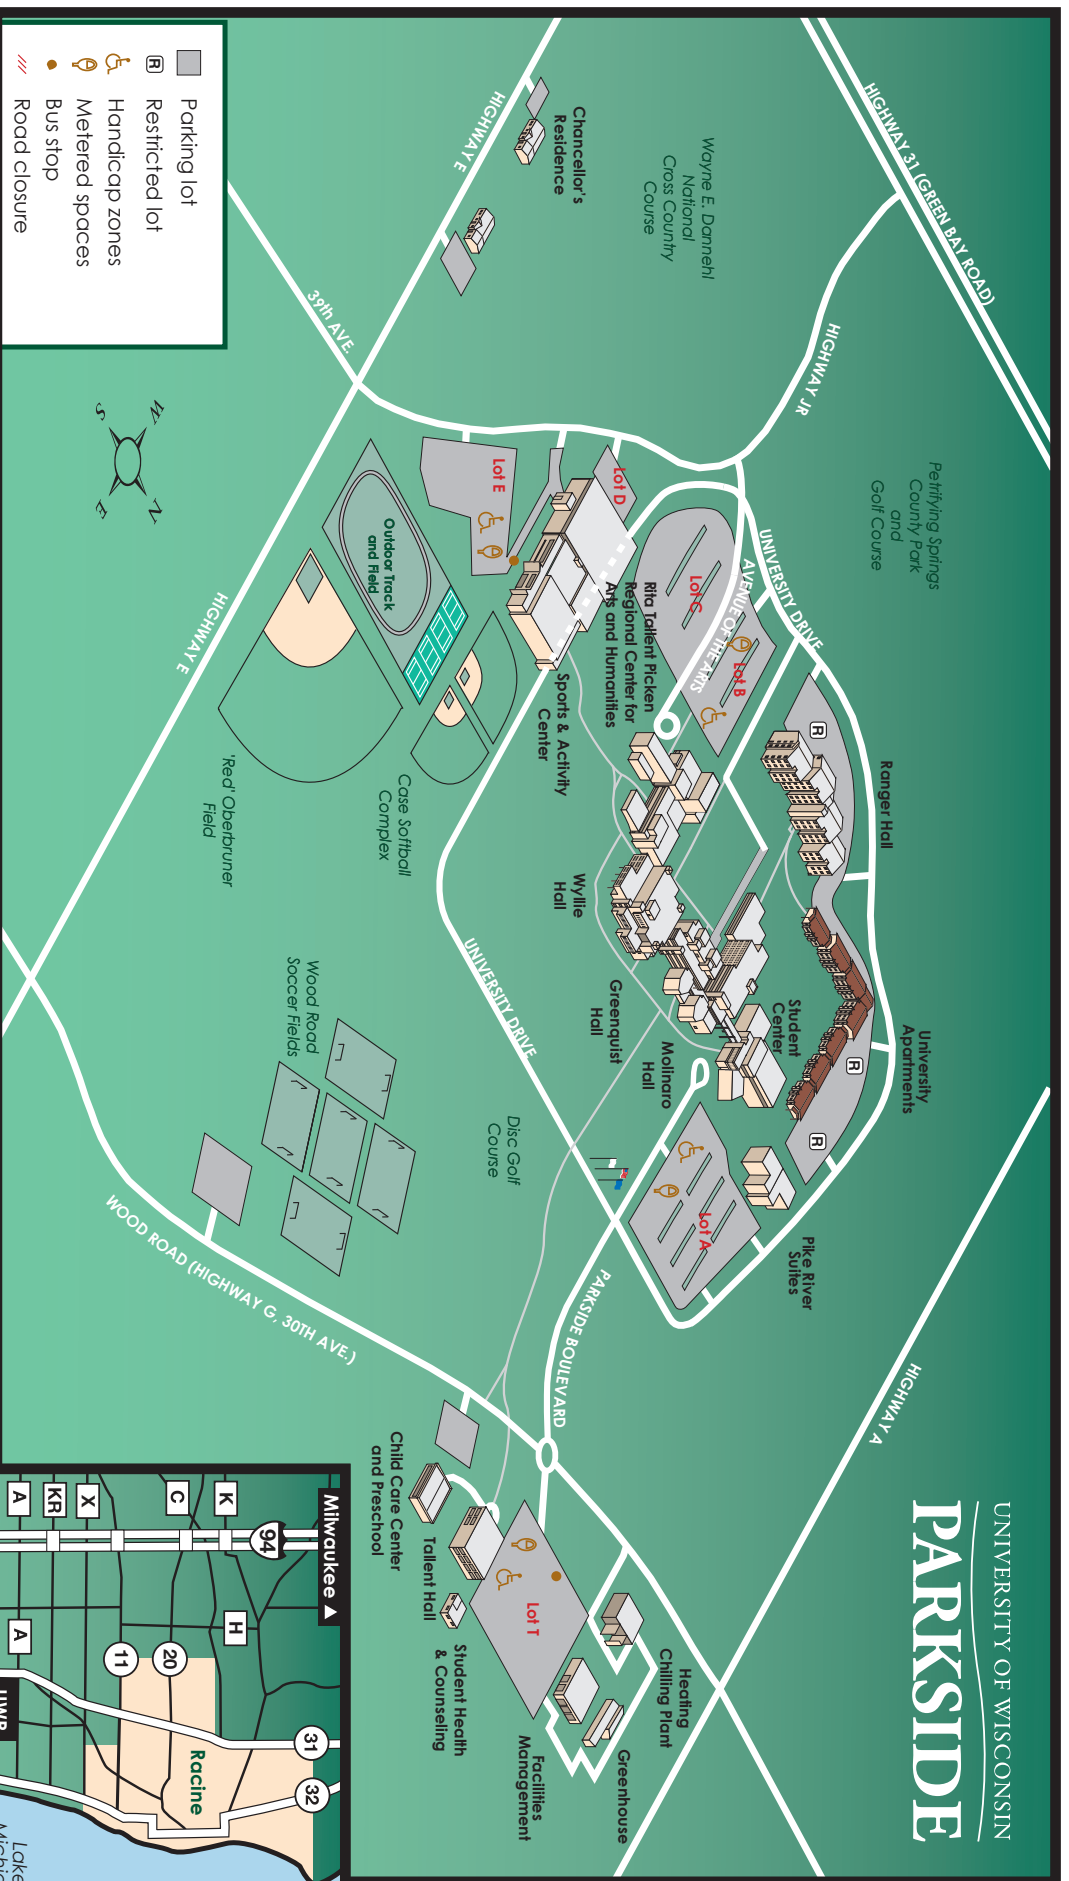

GETTING TO CAMPUS:

The University of Wisconsin-Parkside is located in the town of Somers, Kenosha County, minutes from downtown Kenosha and downtown Racine.

From Milwaukee:

Interstate 94 south to Highway E in Kenosha County. East 4 miles.

From Kenosha:

Access from 30th Avenue (Wood Road), 22nd Avenue, Sheridan Road (Highway 32) and Highway 31.

By Local Bus:

Kenosha Transit serves the campus. For schedules and route information, call 262-653-4287.

From Chicago:

Interstate 94 north to Highway E in Kenosha County. East 4 miles.

From Racine:

Access from Highway 31, Highway 32, and Mecchem Road (Highway Y).